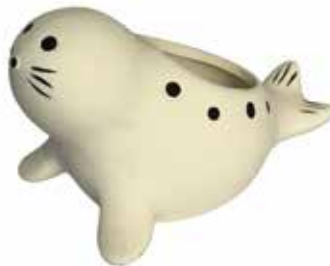

## Black & White Animal Planters

With drain hole & rubber plug

Giraffe x 3  
4 x 5.5

Panda x 3  
4.5 x 4.75

Camel x 3  
5.5 x 4.5

Squirrel x 3  
4.75 x 4

Seal x 3  
6 x 3.5

Zebra x 3  
6 x 4.5