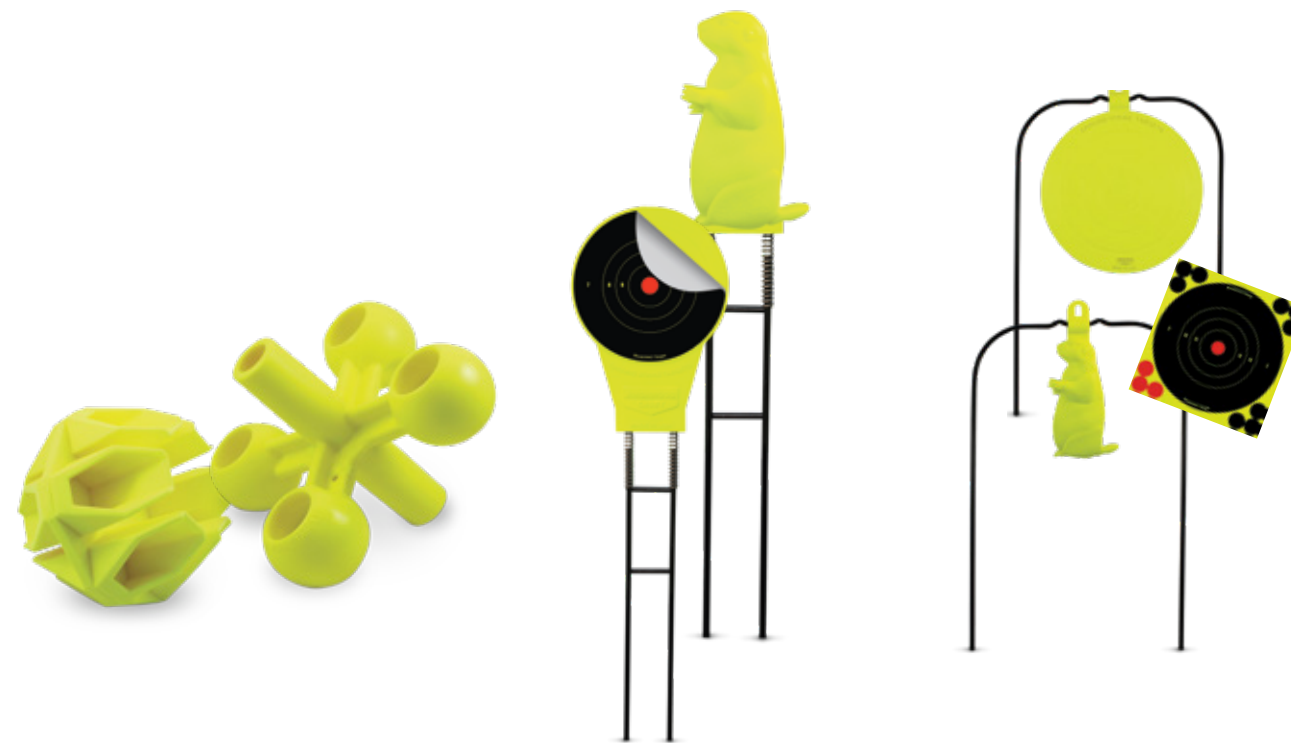

AMERICA'S MOST DURABLE RESEALABLE TARGETS

Ground Strike™ targets break new ground in skill improvement and shooting fun. These targets withstand hundreds of rounds and still maintain their shape. Add some excitement to your next trip to the range with these resealable targets.