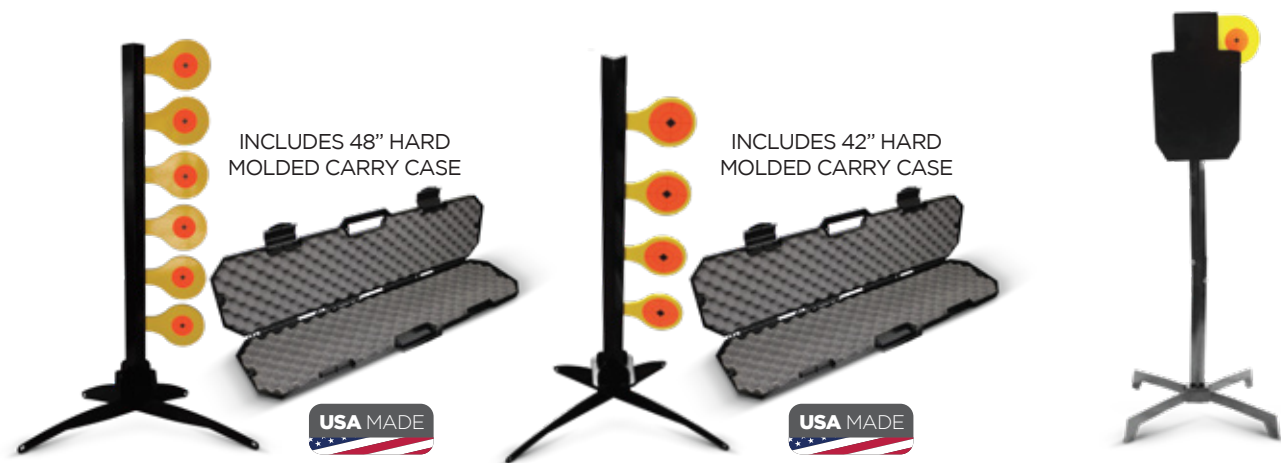

2-IN-1 GONG TARGET HANGER

2-IN-1 STEEL GONG HANGER

ITEM: BC-49052_UPC: 029057490527

- Holds virtually any diameter gong target from 3/8" to 1/2" thick
- Includes 2x4 upright bracket and disassembles flat for transport
- Requires 2x4 post, not included

Assembled

SCISSOR BASE TARGET STAND

STEEL TARGET STAND

ITEM: BC-49020_UPC: 029057490206

- Heavy duty metal frame, adjusts from 8" to 24" wide and collapses for portability
- Requires (2) 1x2 posts, not included

ADJUSTABLE WIDTH TARGET STAND

STEEL TARGET STAND

ITEM: BC-49018_UPC: 029057490183

- Heavy duty metal frame, adjusts from 13" to 25" wide, lightweight and portable
- Requires (2) 1x2 posts, not included

2X4 STEEL TARGET STAND

STEEL TARGET STAND

ITEM: BC-49024_UPC: 029057490244

- Perfect for steel targets
- Parts nest into each other for storage and portability, with no tools required
- Requires 2x4 post, not included

INCLUDES 48" HARD MOLDED CARRY CASE