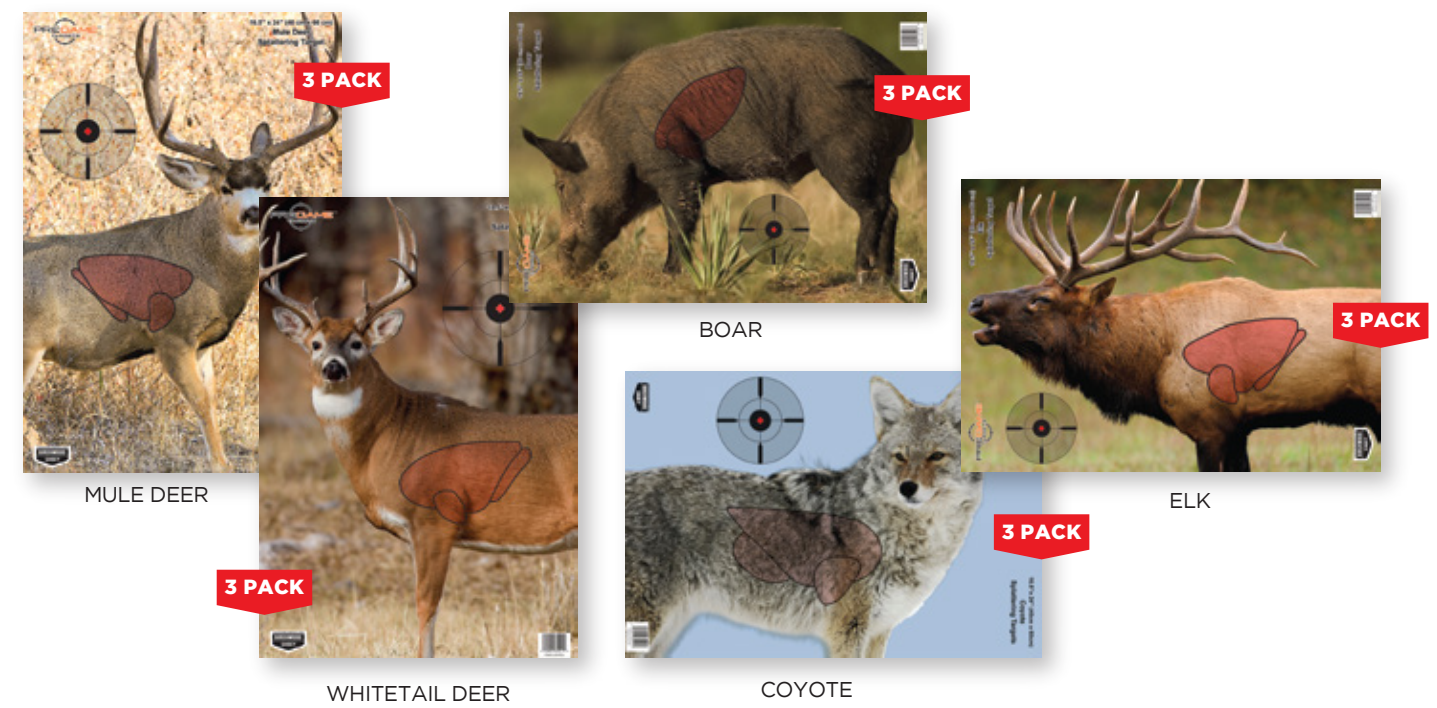

PHOTO-REALISTIC TARGETS AND GAMES

PreGame® targets feature photo-realistic images of game animals as well as a full line of games that will keep shooters engaged for hours. Shots in the right target zone will show brilliant halos. Whether preparing for the season or just shooting for the fun of it, the PreGame® target family has something for every shooter.

12" X 18" TARGET GAMES

- BATTLE AT SEA™ (8 TARGETS)
ITEM: BC-35560_UPC: 029057355604
- BATTLE AT SEA™ (100 TARGETS)
ITEM: BC-35581_UPC: 029057355819
- SHOTBOARD™ (8 TARGETS)
ITEM: BC-35562_UPC: 029057355628
- SHOTBOARD™ (100 TARGETS)
ITEM: BC-35583_UPC: 029057355833
- SALOON SHOOTOUT™ (8 TARGETS)
ITEM: BC-35564_UPC: 029057355642
- CHIP SHOT™ (8 TARGETS)
ITEM: BC-35566_UPC: 029057355666
- CHIP SHOT™ (100 TARGETS)
ITEM: BC-35587_UPC: 029057355871
- CHECKERED FLAG® (8 TARGETS)
ITEM: BC-35574_UPC: 029057355741
- TRICK SHOT® (8 TARGETS)
ITEM: BC-35568_UPC: 029057355680
- STAR BURST® (8 TARGETS)
ITEM: BC-35572_UPC: 029057355727
- STAR BURST® (100 TARGETS)
ITEM: BC-35591_UPC: 029057355918

12" X 18" PATTERNING & SMALL GAME ANIMAL TARGETS

- ITEM: BC-35406_UPC: 029057354065_SQUIRREL
- ITEM: BC-35403_UPC: 029057354034_TURKEY
- ITEM: BC-35407_UPC: 029057354072_DUCK

- Vital areas react with high visibility color
- Immediately spot your shots
- Heavy construction

- 16.5" x 24" BIG GAME ANIMAL TARGETS**
- ITEM: BC-35402_UPC: 029057354027_MULE DEER
- ITEM: BC-35401_UPC: 029057354010_WHITETAIL
- ITEM: BC-35408_UPC: 029057354089_BOAR
- ITEM: BC-35405_UPC: 029057354058_COYOTE
- ITEM: BC-35404_UPC: 029057354041_ELK