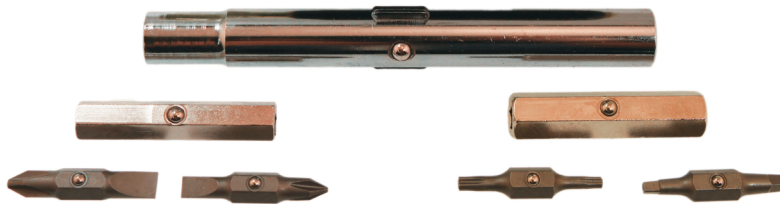

CUSHION GRIP SCREWDRIVERS

ITEM #	DESCRIPTION	PACK QTY
B88153	11 in 1 Multi-bit Screwdriver, Bits S2 material: Philips #1 and 2, Slotted 3/16 and 1/4, Square #1 and #2, Torx T10 and T15, Nut driver 1/4", 5/16, 3/8 - Carded	6
B26066	10 in 1 Multi-bit Screwdriver, Bits S2 material: Philips #1 and 2, Slotted 3/16 and 1/4, Square #1 and #2, Torx T10 and T15, Nut driver 1/4", 5/16 - Carded	6
B26065	6 in 1 Multi-bit Screwdriver, Bits 6150 material: Philips #1 and 2, Slotted 3/16 and 1/4, Nut driver 1/4", 5/16 - Carded	6
B26064	5 in 1 Multi-bit Screwdriver, Bits 6150 material: Philips #1 and 2, Slotted 3/16 and 1/4, Nut driver 1/4", 5/16 - Carded	6

Our premium grip screwdrivers have an exceptional comfort fit in your hand and bits made from the highest quality tool steel.

3 Point Pro Grip

- Higher-quality grip material, softer material conforms to hand
- Thicker material offering more cushion
- Handle is assembled as two parts, core to grip is bonded with mechanical lock. (this takes longer to make but gives a better feel)

TOOLS STEEL BITS

RETAIL PACKAGING