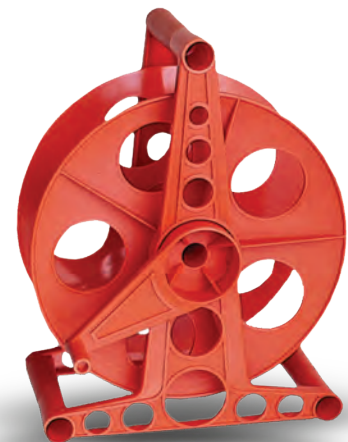

Cord Management Solutions

BAYCO®

Life Depends on Light™

- Fast Turns / High Margins
- Great for Professional or DIY projects
- Impact Resistant
- Eye Catching Packaging