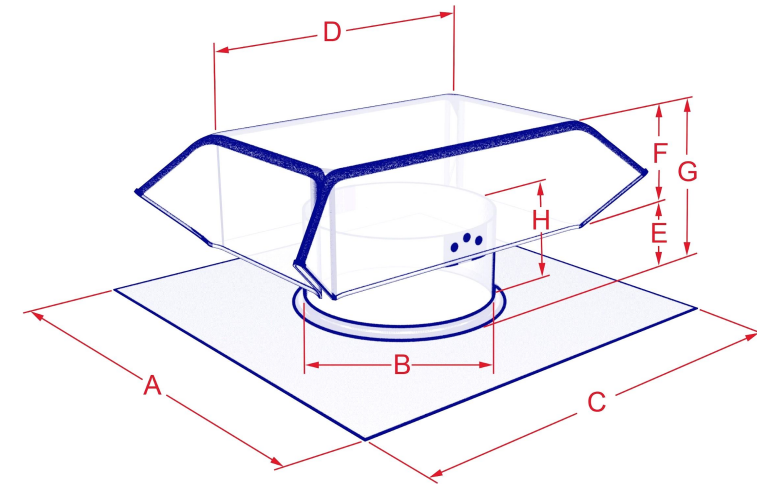

PRODUCT: J-VENT | ROOF VENT CAP (_JV_)

MATERIALS: GALVANIZED, ALUMINUM, & POWDER COATED

SIZES: 3", 4" & 6" (DRAWN HOOD STYLE), 5", 7", 8"-12" (3 PIECE HOOD STYLE), 14" (CRIMPED HOOD STYLE)

"A Tradition of Quality Since 1937"

Artis Metals Company

SPECIFICATION KEY

SPECIFY MATERIAL

LEAVE BLANK = GALVANIZED (JV#)

SPECIFY POWDER COATED

COLORS BEFORE & AFTER PART

BL = BLACK (PJV#BL)

BR = BROWN (PV#BR)

W = WHITE (PJV#WH)

DRAWN HOOD STYLE
SIZES: 3", 4", 6", & 8"

CRIMPED HOOD STYLE
SIZES: 14"

3 PIECE HOOD STYLE
SIZES: 5", 7", 10" & 12"

SKU	SIZE	A	B	C	D	E	F	G	H	Free Area
JV328 (DRAWN HOOD)	3"	8.00	3.00	8.00	5.50	1.25	1.75	3.00	2.00	7.00
JV428 (DRAWN HOOD)	4"	9.00	4.00	9.00	6.25	1.50	1.75	3.25	2.50	12.00
JV528 (3 PIECE HOOD)	5"	11.00	5.00	11.00	8.25	1.75	3.00	4.75	4.25	12.00
JV626 (DRAWN HOOD)	6"	12.00	6.00	15.00	10.00	2.00	3.00	5.00	4.00	28.00
JV726 (3 PIECE HOOD)	7"	12.00	7.00	15.00	11.00	2.75	3.25	6.00	4.50	38.00
JV826 (DRAWN HOOD)	8"	15.00	8.00	15.00	12.00	2.00	3.50	5.50	5.00	50.00
JV1026 (3 PIECE HOOD)	10"	18.00	10.00	20.00	16.00	2.25	4.25	6.50	6.50	78.00
JV1226 (3 PIECE HOOD)	12"	20.00	12.00	24.00	19.00	2.50	4.50	7.00	7.00	113.00
JV1424 (CRIMPED HOOD)	14"	22.00	14.00	24.00	19.00	2.50	4.25	6.75	6.75	153.00