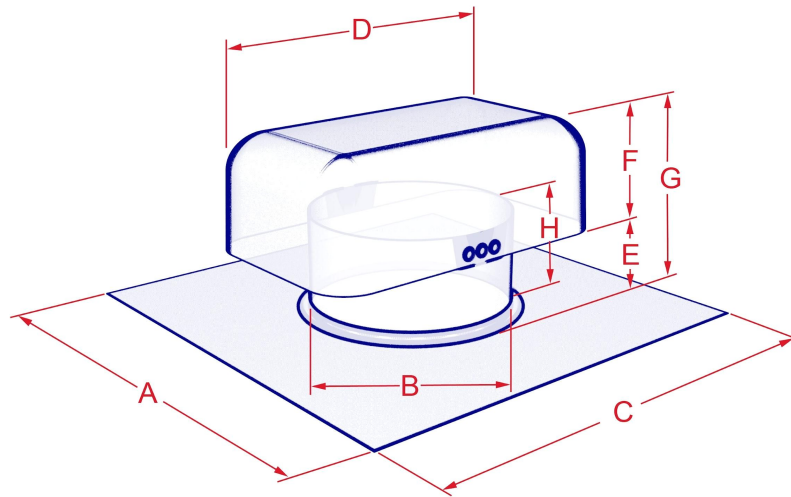

PRODUCT: J-VENT | ROOF VENT CAP (_JV_)

MATERIALS: GALVANIZED, ALUMINUM, & POWDER COATED

SIZES: 3", 4" & 6" (DRAWN HOOD STYLE), 5", 7", 8"-12" (3 PIECE HOOD STYLE), 14" (CRIMPED HOOD STYLE)

"A Tradition of Quality Since 1937"

Artis Metals Company

SPECIFICATION KEY

SPECIFY MATERIAL

LEAVE BLANK = GALVANIZED (JV#)

SPECIFY POWDER COATED

COLORS BEFORE & AFTER PART

BL = BLACK (PJV#BL)

BR = BROWN (PV#BR)

W = WHITE (PJV#WH)

DRAWN HOOD STYLE
SIZES: 3", 4", 6", & 8"

CRIMPED HOOD STYLE
SIZES: 14"

3 PIECE HOOD STYLE
SIZES: 5", 7", 10" & 12"

SKU	SIZE	A	B	C	D	E	F	G	H	Free Area
JV328 (DRAWN HOOD)	3"	8.00	3.00	8.00	5.50	1.25	1.75	3.00	2.00	7.00
JV428 (DRAWN HOOD)	4"	9.00	4.00	9.00	6.25	1.50	1.75	3.25	2.50	12.00
JV528 (3 PIECE HOOD)	5"	11.00	5.00	11.00	8.25	1.75	3.00	4.75	4.25	12.00
JV626 (DRAWN HOOD)	6"	12.00	6.00	15.00	10.00	2.00	3.00	5.00	4.00	28.00
JV726 (3 PIECE HOOD)	7"	12.00	7.00	15.00	11.00	2.75	3.25	6.00	4.50	38.00
JV826 (DRAWN HOOD)	8"	15.00	8.00	15.00	12.00	2.00	3.50	5.50	5.00	50.00
JV1026 (3 PIECE HOOD)	10"	18.00	10.00	20.00	16.00	2.25	4.25	6.50	6.50	78.00
JV1226 (3 PIECE HOOD)	12"	20.00	12.00	24.00	19.00	2.50	4.50	7.00	7.00	113.00
JV1424 (CRIMPED HOOD)	14"	22.00	14.00	24.00	19.00	2.50	4.25	6.75	6.75	153.00