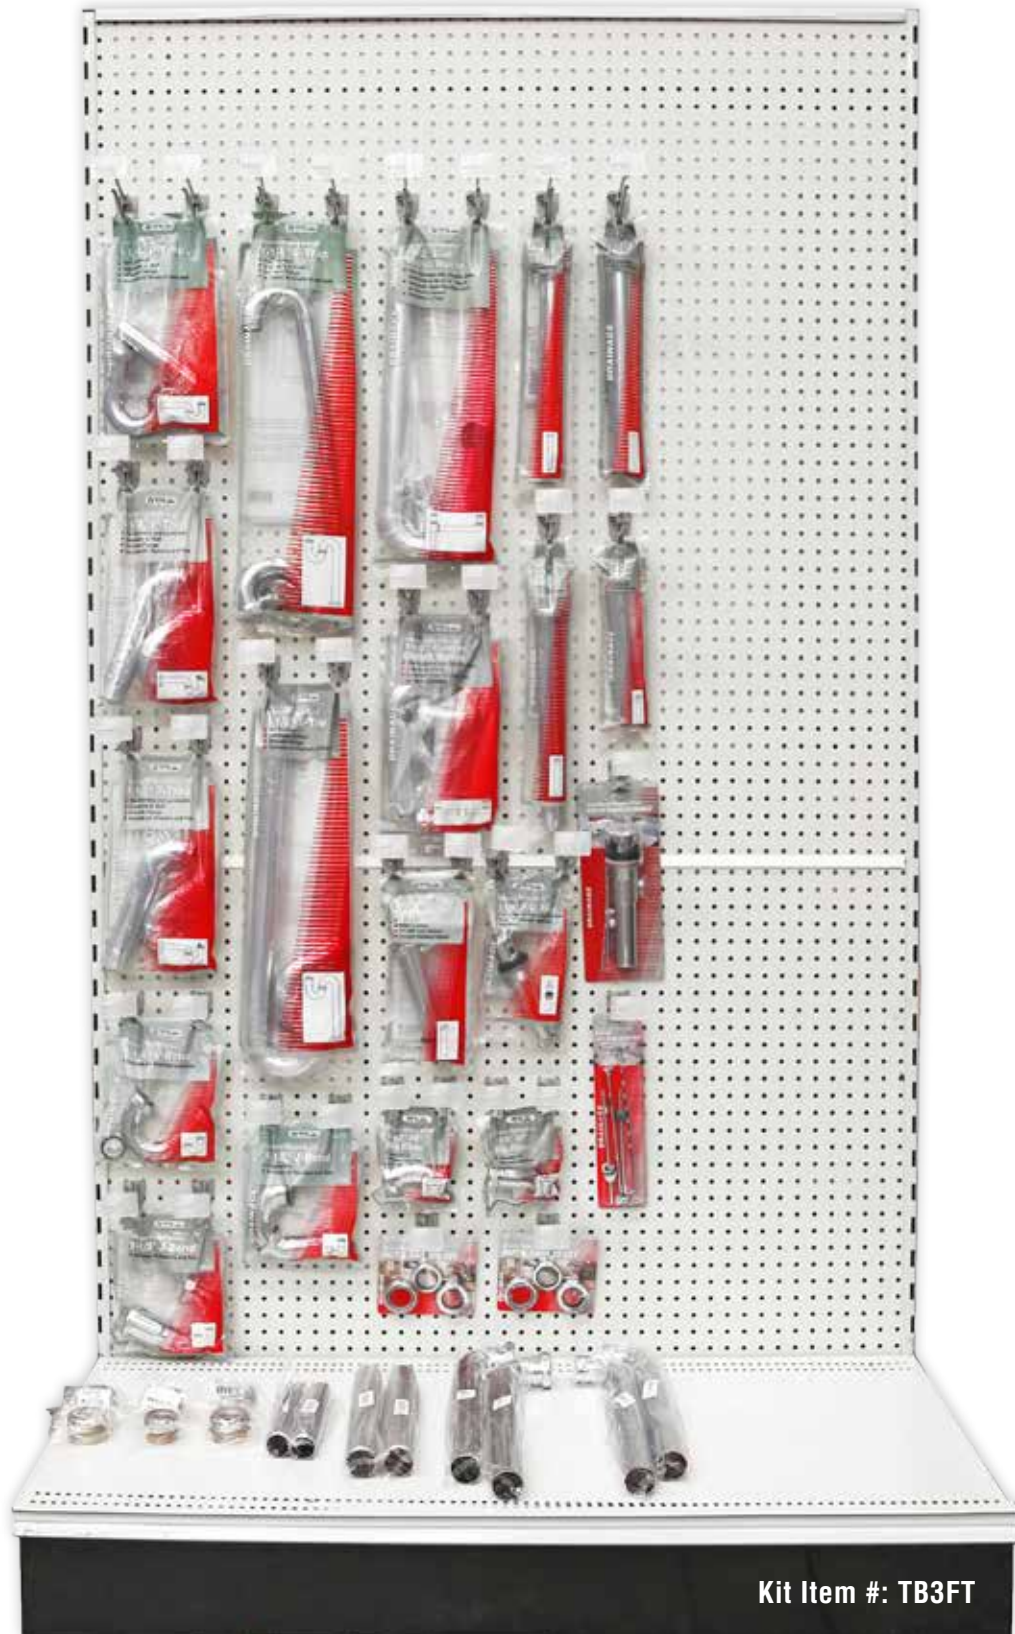

3' Strong Brass Tubular

Kit Item #: TB3FT