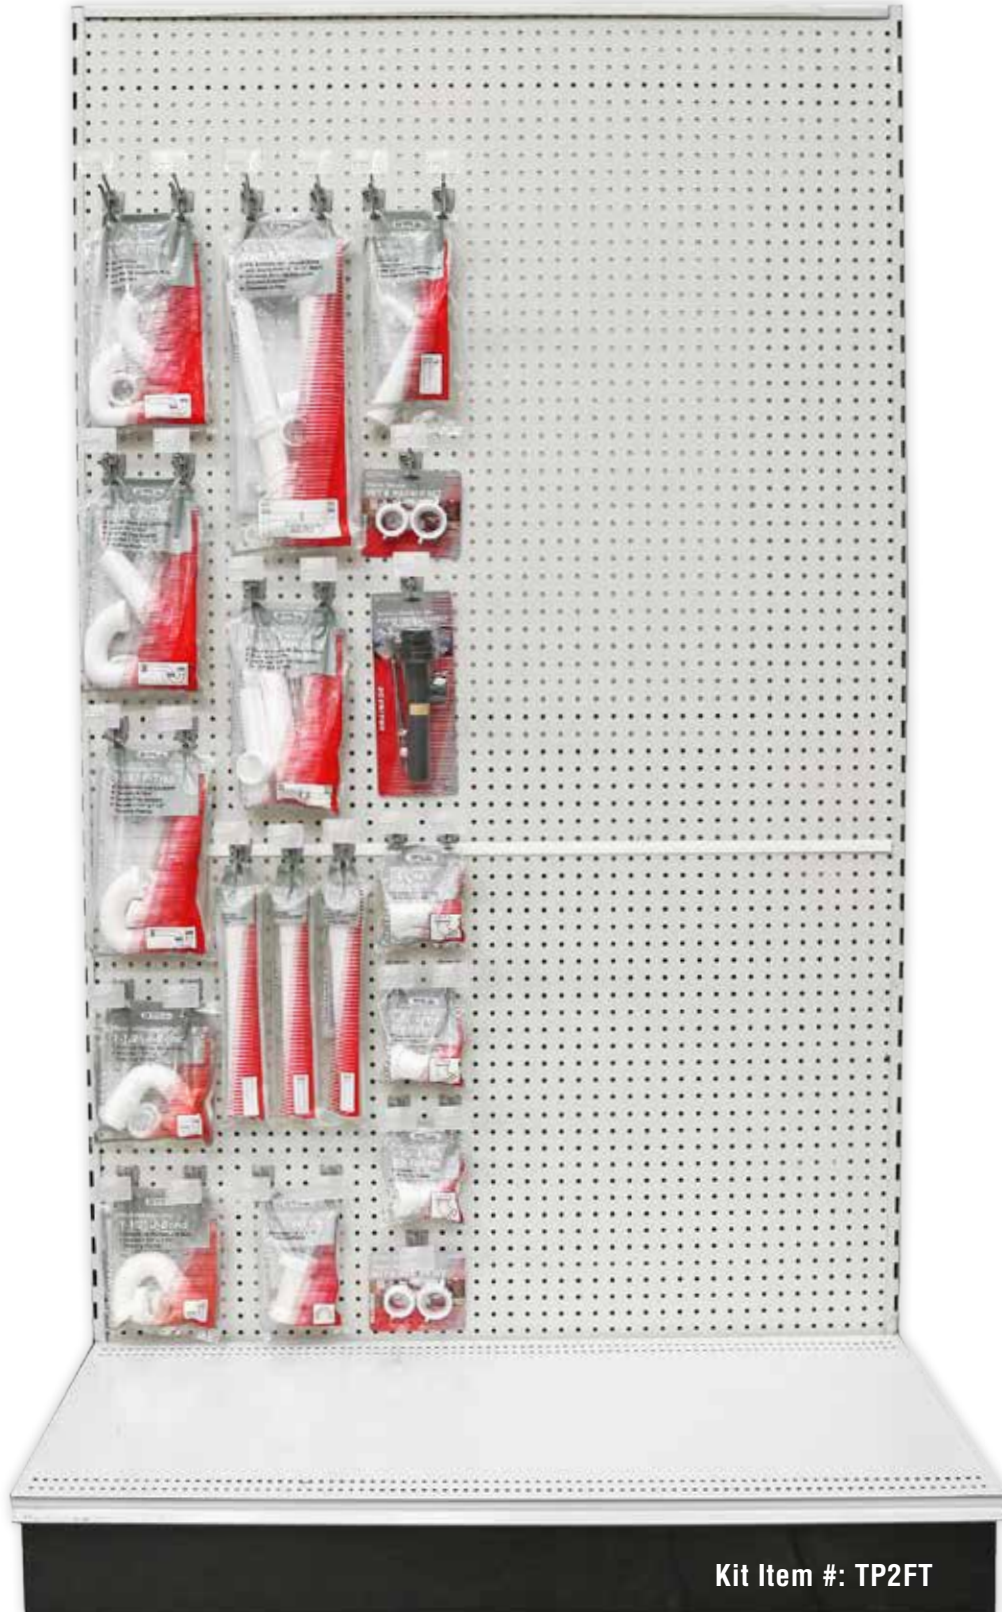

2' Basic Plastic Tubular

Kit Item #: TP2FT

Tubular