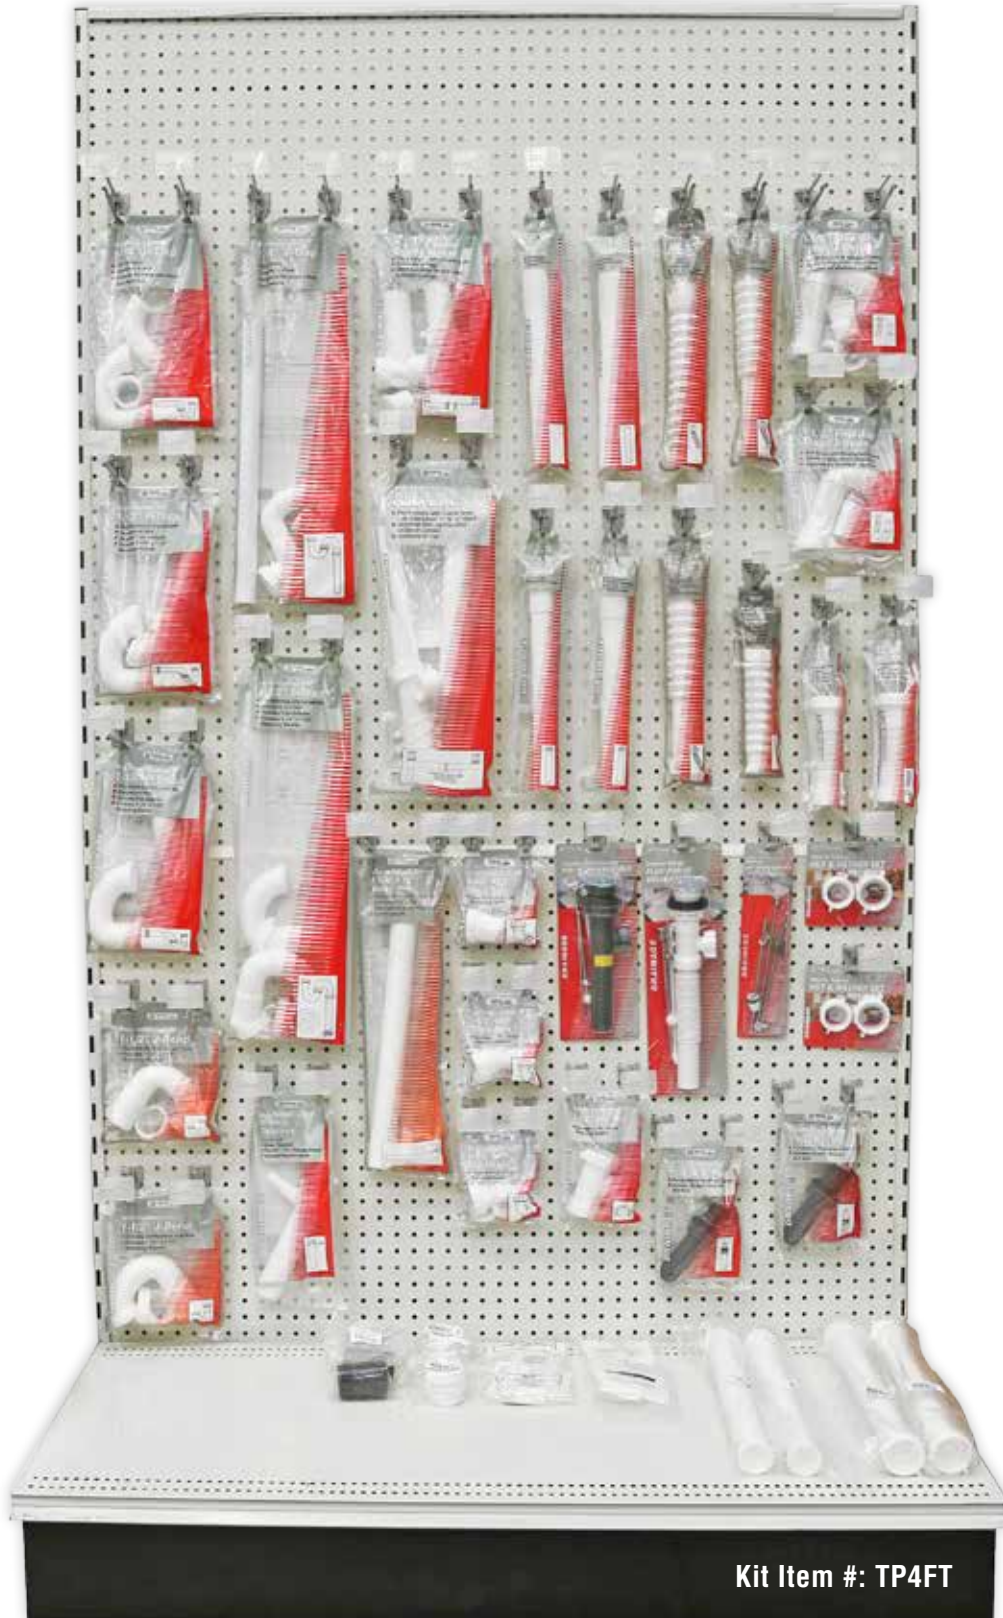

4' Complete Plastic Tubular

Tubular