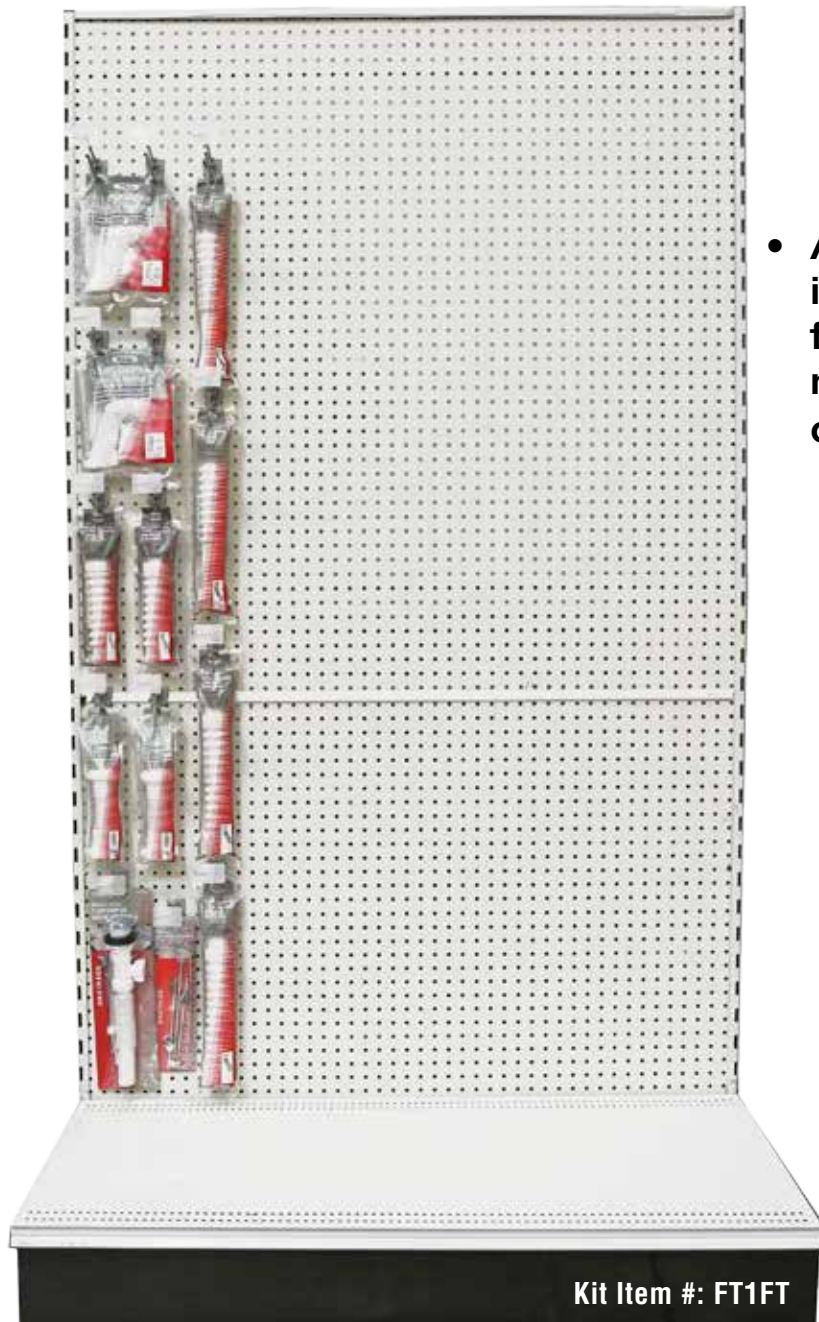

Tubular Drainage

Retail Ready Programs

Designed to Maximize
Sales, Turns, Margins
and Profit

AquaPlumb uses only the best, highest quality plastic & brass for years of dependable, leak free performance.

- Display bags provide efficient, tight plan-o-grams with minimal wasted space
- Large, clear pictures of assembled part so consumers know what they're getting
- Clear, easy to understand instructions for consumer confidence
- All items come complete with all necessary nuts, washers and reducing washers
- Meets or exceeds all applicable codes

- **Allows easy installation & flexibility with misaligned drains**

Part #	Description	Hooks
C3493	Universal Pop-Up Linkage Assembly, Carded	1
C44125	1-1/4" x 9" Flexi Slip-Joint Extension Tailpiece, Display Bag	2
C44160	1-1/2" x 12" Flexi Slip-Joint Extension Tailpiece, Display Bag	2
C44150	1-1/2" x 12" Flexi Flanged Tailpiece, Display Bag	2
C44175	1-1/2" x 1-1/4" Flexi Coupling / Elbow, Display Bag	2
C44170	1-1/2" x 1-1/4" Flexi J-Bend, Universal, Display Bag	2
C44130	Flexi Pop-Up Assembly, S.S. Clad Exposed Parts, Blister Card	1