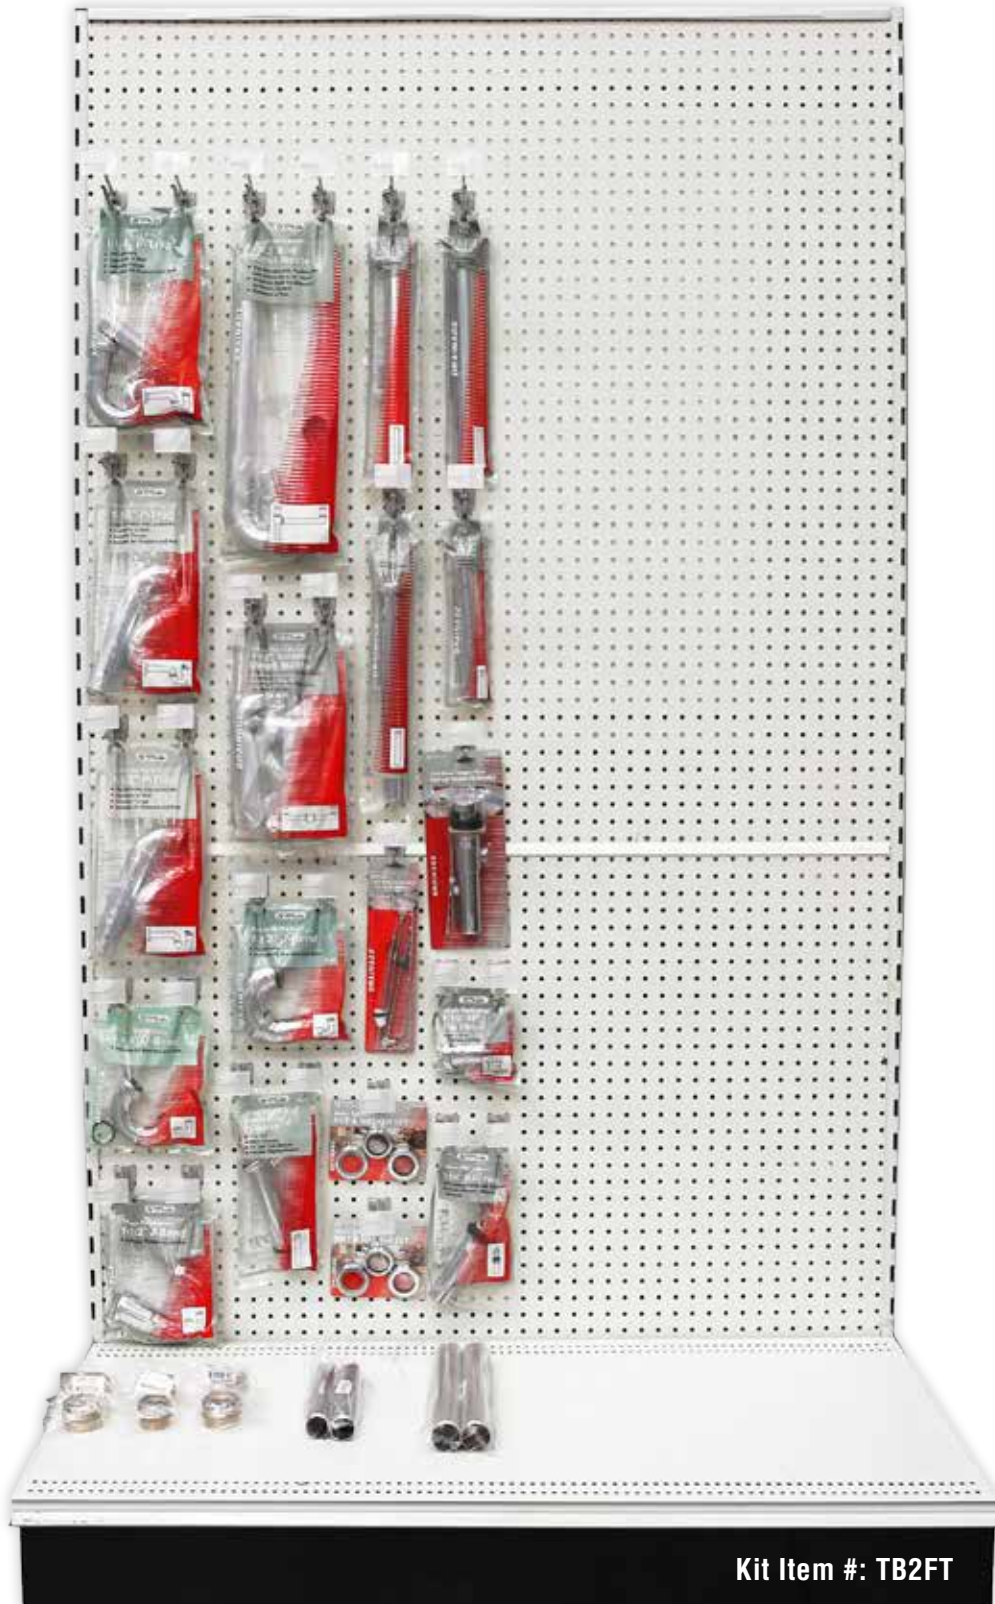

2' Basic Brass Tubular

Kit Item #: TB2FT

Tubular