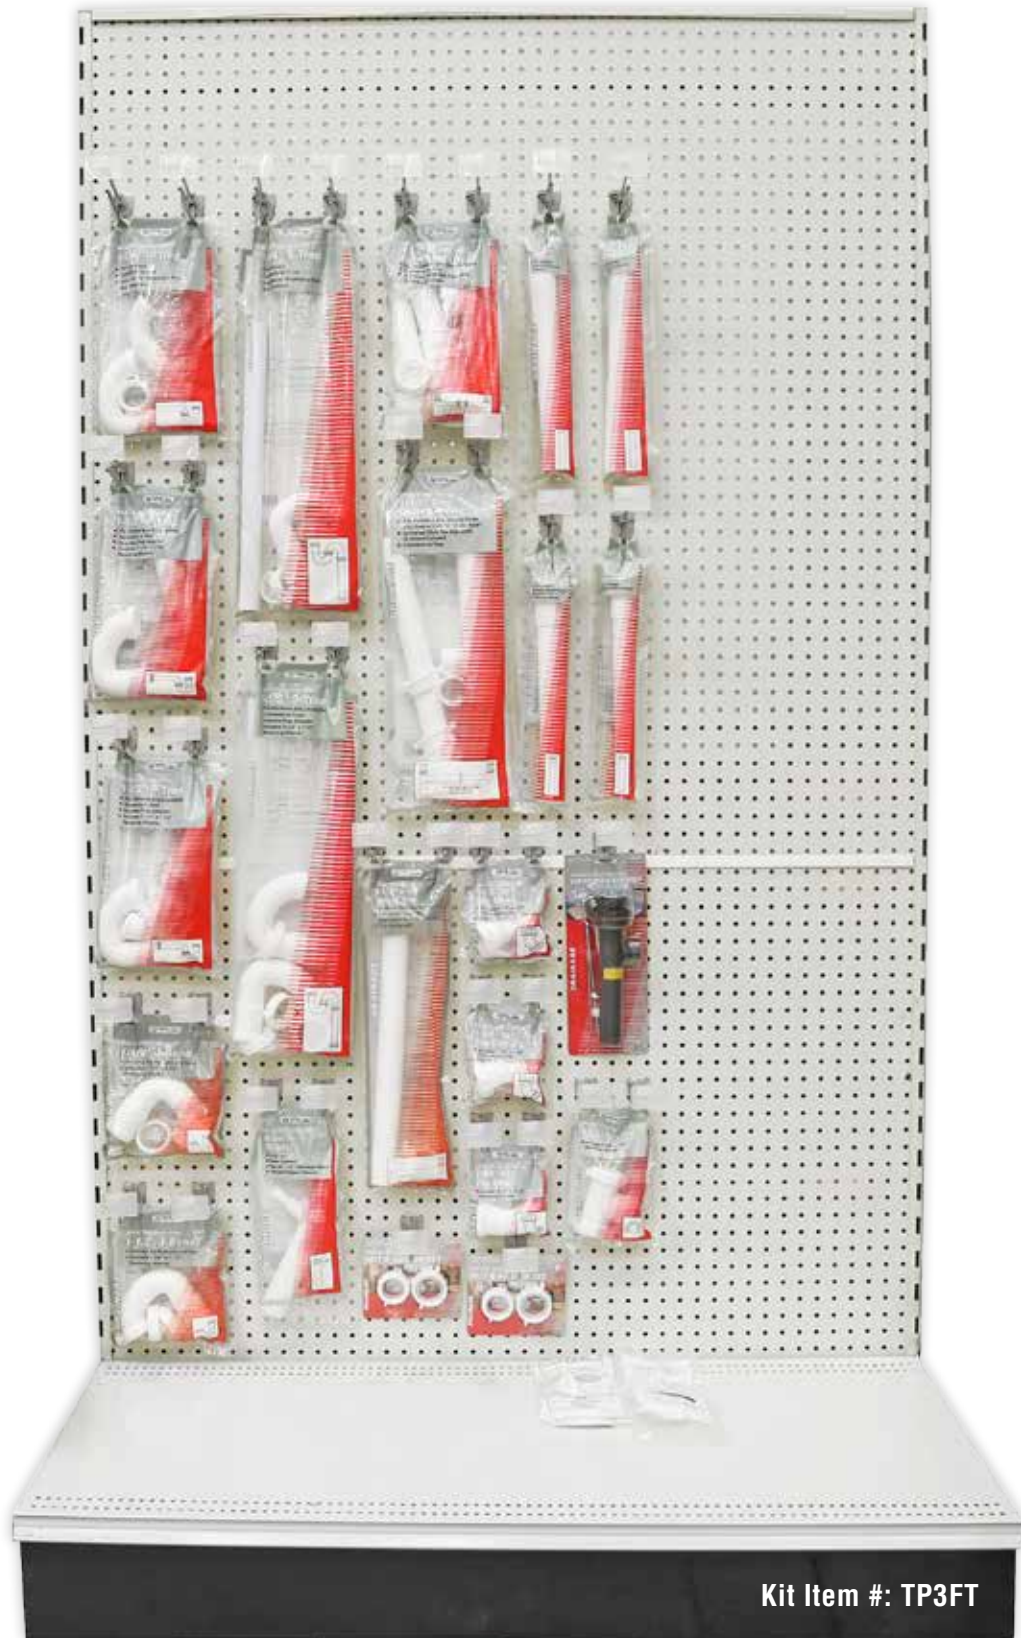

3' Strong Plastic Tubular

Tubular