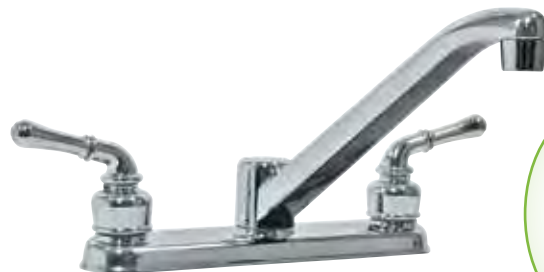

# 1558081	Faucet w/ Spray	Chrome	Clamshell	pk. 1/6
# 1558080	Faucet w/ out Spray	Chrome	Clamshell	pk. 1/6

Two Handle Fancy Plastic Kitchen Faucet

- Fits 8" center
- Teapot handles
- POM cartridge & waterways
- Plastic cover & handles
- 1.8 GPM