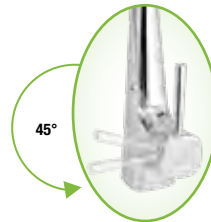

Ideal for close-to-wall installation

# 1558062	Chrome	Display Box	pk. 1/3
# 1558063	Satin Nickel	Display Box	pk. 1/3

High-Arc Pulldown Kitchen Faucet

- Pull down dual spray
- Quick lock nut
- Quick lock weight
- Nylon pull down hose w/ click connection
- Includes deck plate for 3-hole installation
- Ceramic disc cartridge
- Braided stainless steel hot/cold supply lines
- 18" Overall height
- 1.8 GPM