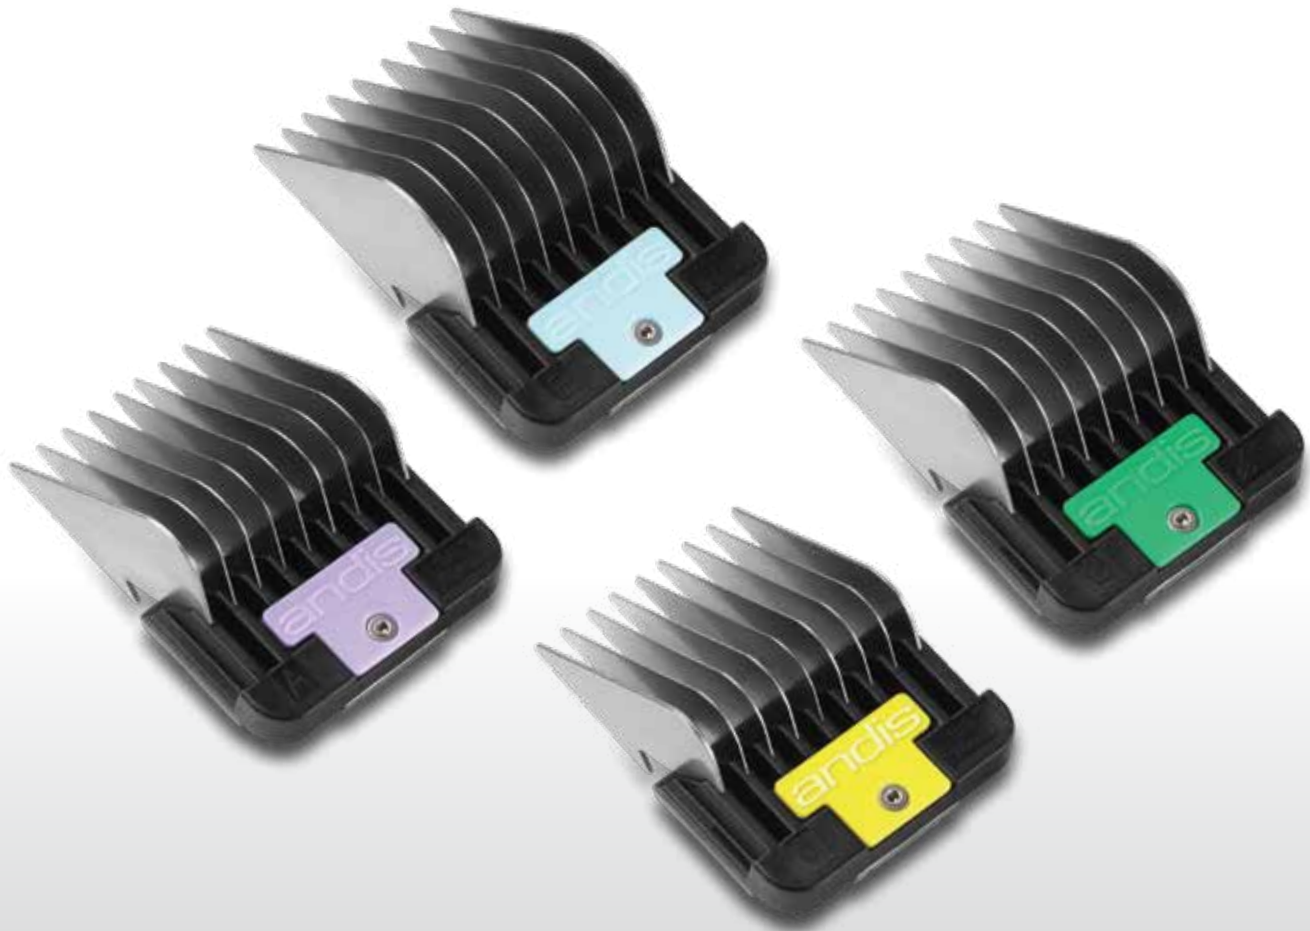

65915 US/CAN CNG-1

Cord/Cordless Nail Grinder

2-Speed

6,500/7,400 RPM

3.5 oz

INCLUDES:

- Fine grit grinding stone
- Premium finishing stone
- Charging adapter
- Multi-function protective cap

Two-Speeds—normal & turbo to quickly trim your pet's nails. Lightweight and ergonomic design is great for small or large pets. Whisper-quiet operation won't scare pets. Rechargeable lithium-ion battery—3-hour run time. Cord/cordless operation so it's ready for use when you are. Multi-function cap can be used on small or large pets.

65930

UNIVERSAL COMBS

24625
STAINLESS-STEEL
Color-Coded 8-Piece Stainless-Steel Comb Set –
Fits #30 or #10 Blade
 Sizes: 1/8", 1/4", 3/8", 1/2", 5/8", 3/4", 7/8", 1"

33655
PREMIUM CLIP COMBS
7-Piece Animal Clip Comb Set
Fits #10 Blade
 Sizes: 1/16", 1/8", 1/4", 3/8", 1/2", 3/4", 1"

12990
STANDARD
8-Piece Large Comb Set
Fits #40, #35, #30 or #10 Blade
 Sizes: 5/8", 11/16", 3/4", 13/16", 7/8", 15/16", 1", 1-1/4"

12860
STANDARD
9-Piece Small Comb Set
Fits #30, #15, #10 or #9 Blade
 Sizes: 1/16", 1/8", 3/16", 1/4", 5/16", 3/8", 7/16", 1/2", 9/16"