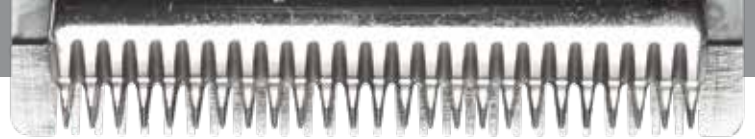

65930

UNIVERSAL COMBS

24625
STAINLESS-STEEL
Color-Coded 8-Piece Stainless-Steel Comb Set –
Fits #30 or #10 Blade
 Sizes: 1/8", 1/4", 3/8", 1/2", 5/8", 3/4", 7/8", 1"

33655
PREMIUM CLIP COMBS
7-Piece Animal Clip Comb Set
Fits #10 Blade
 Sizes: 1/16", 1/8", 1/4", 3/8", 1/2", 3/4", 1"

12990
STANDARD
8-Piece Large Comb Set
Fits #40, #35, #30 or #10 Blade
 Sizes: 5/8", 11/16", 3/4", 13/16", 7/8", 15/16", 1", 1-1/4"

12860
STANDARD
9-Piece Small Comb Set
Fits #30, #15, #10 or #9 Blade
 Sizes: 1/16", 1/8", 3/16", 1/4", 5/16", 3/8", 7/16", 1/2", 9/16"

ULTRAEDGE® Blades

For a dependable, long-life blade, look no further than Andis® UltraEdge® blades. Our exclusive hardening process keeps blades sharper for a longer time. Add a special chrome finish that inhibits corrosion and you have cutting solutions that will last for years.