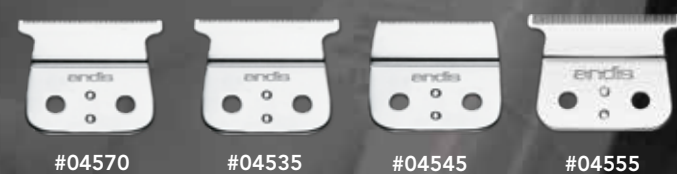

74000 ORL Cordless T-Outliner® Li Rechargeable Trimmer

Speed: Single Speed

Motor: Rotary - 7,200 SPM

Weight: 7.8 oz

Classic T-Outliner® close-cutting, carbon-steel T-blade (#04521)

CAN BE ZERO GAPPED

INCLUDES:

Includes Premium Charging Stand

CORDLESS TRIMMERS

32475, 32400 D-8

Slimline® Pro Li Cord/Cordless Rechargeable Trimmer—
32475 (Black) 32400 (Chrome)

Single Speed

Rotary - 6,000 SPM

4.0 oz

Close-cutting carbon-steel T-blade #32105