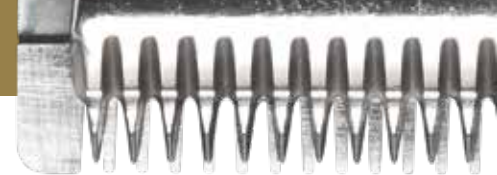

UltraEdge Blades

For a dependable, long-life blade, look no further than Andis® UltraEdge blades. Our exclusive hardening process keeps blades sharper for a longer time. Add a special chrome finish that inhibits corrosion and you have cutting solutions that will last for years.