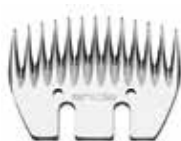

Ovina Comb 70310