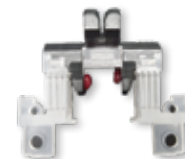

AGC Hinge Assembly

563897

Replacement hinge for all AGC, AGR, BDC, DBLC and SMC models.

Quad Force Replacement Blade Drive

20658

Replacement blade drive for clippers in these series: AG, BDC, BG, DBLC, MBG and SMC.