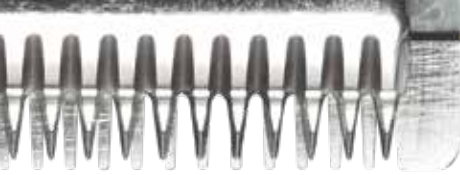

UNIVERSAL COMBS

	STAINLESS-STEEL	ITEM
NEW	COLOR-CODED 8-Piece Stainless-Steel Comb Set – Fits #30 or #10 Blade Sizes: 1/8", 1/4", 3/8", 1/2", 5/8", 3/4", 7/8", 1"	24585
	PREMIUM CLIP COMBS	ITEM
NEW	7-Piece Animal Clip Comb Set Sizes: 1/16", 1/8", 1/4", 3/8", 1/2", 3/4", 1"	33655
	STANDARD	ITEM
	8-Piece Large Comb Set Sizes: 5/8", 11/16", 3/4", 13/16", 7/8", 15/16", 1", 1-1/4"	12990
	9-Piece Small Comb Set Sizes: 1/16", 1/8", 3/16", 1/4", 5/16", 3/8", 7/16", 1/2", 9/16"	12860