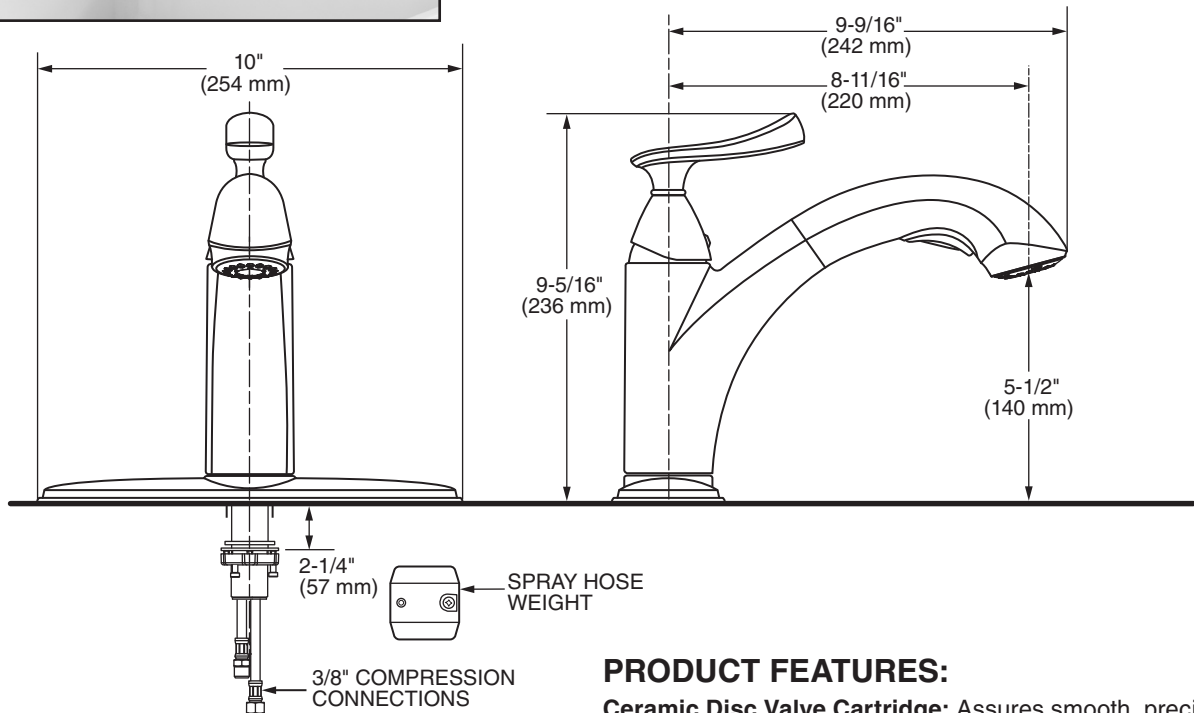

MODEL NUMBER:

- ❑ **7413100.002 Kitchen Faucet with Pull-Out Spray Spout**
Escutcheon plate (installation is optional).
Polished Chrome finish. SKU #1002934480.
- ❑ **7413100.075 Kitchen Faucet with Pull-Out Spray Spout**
Escutcheon plate (installation is optional).
Stainless Steel finish. SKU #1002934479.

GENERAL DESCRIPTION:

Metal lever handle and metal escutcheon plate. Swivel pull-out spray spout. Adjustable spray pattern with push button activation. Nylon reinforced hose is 52" (1320 mm) long. Washerless 47mm ceramic disc valve cartridge with integral hot limit safety stop. Braided 3/8" flexible supply hoses with 3/8" compression connections. Metal mounting shank with fixation ring. Complete with two integral check valves. 1.8 gpm/6.8 L/min. maximum flow rate. Can be mounted with or without supplied escutcheon plate (escutcheon size 10"L x 2-1/2"W).

PRODUCT FEATURES:

- Ceramic Disc Valve Cartridge:** Assures smooth, precise valve control and a lifetime of drip-free, maintenance-free performance.
- Memory Position Valving:** Allows user to turn valve on and off at preferred temperature setting without readjusting handle position each time.
- Adjustable Hot Limit Safety Stop:** Limits the amount of hot water allowed to mix with cold. Reduces the risk of accidental scalding.
- Lead Free:** Faucet contains $\leq 0.25\%$ total lead content by weighted average.
- Integral Check Valves:** Prevents back flow.
- Pull-out Spray Spout:** Switches water flow from a stream to a spray. Simplifies even the most difficult cleaning tasks.

SUGGESTED SPECIFICATION

Single control kitchen faucet shall feature a swivel pull-out spray spout, metal escutcheon plate and metal lever handle. Shall also feature washerless ceramic disc valve cartridge with integral hot limit safety stop, flexible supply hoses and two integral check valves. Fitting shall be American Standard Model# 7413100.002, SKU #1002934480. Model# 7413100.075, SKU #1002934479.