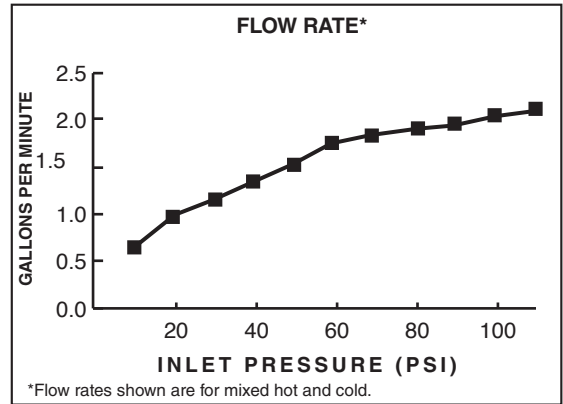

CODES AND STANDARDS

These products meet or exceed the following codes and standards:

- **ANSI A117.1**
- **ASME A112.18.1**
- **CSA B125**
- **NSF 61/Section 9**
- **NSF 372**

Product Number	Description
7413100.002	Kitchen faucet with pull-out spray. Escutcheon plate (installation is optional). Polished Chrome finish. SKU #1002934480.
7413100.075	Kitchen faucet with pull-out spray. Escutcheon plate (installation is optional). Stainless Steel finish. SKU #1002934479.

Meets the American Disabilities Act Guidelines
ANSI A117.1 Requirements for the physically challenged.