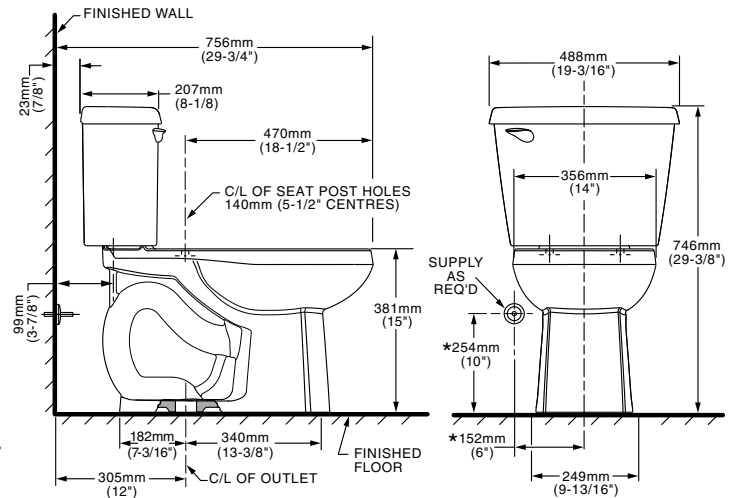

Alternative Tank Configuration Available

- ☐ **4192A154** Tank complete with Aquaguard Liner
- ☐ **4192A105** Tank complete with trip lever located on right side