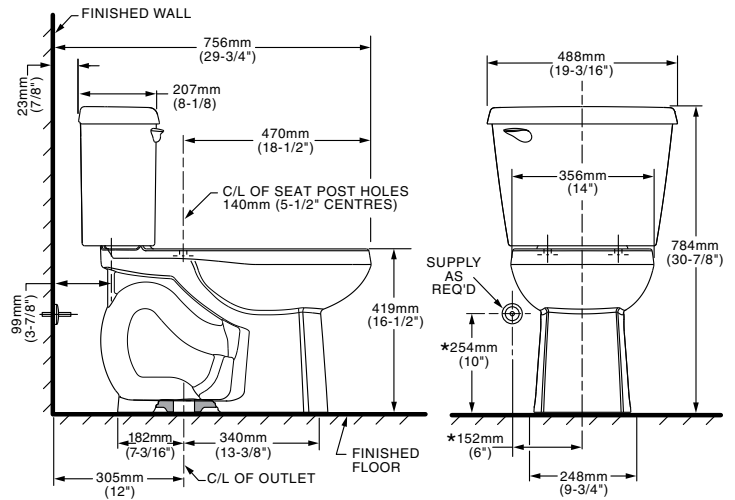

**COLONY® RIGHT HEIGHT® ELONGATED
12" ROUGH TOILET**

221AA004

- Vitreous china
- Low consumption (6.0 Lpf/1.3 gpf)
- PowerWash® rim scrubs bowl with each flush
- Includes colour match bowl caps
- 2" flush valve
- 2" trapway
- 16-1/2" rim height for accessible applications
- 12" (305mm) rough-in
- Generous 9" x 8" water surface area
- Colour matched trip lever is supplied
- 2 year warranty

3251A101 Right Height Elongated Bowl

4192A004 Tank

Nominal Dimensions:

29-3/4" x 19-3/16" x 30-7/8"
(756 x 488 x 784mm)

Fixture only, seat and supply sold separately

Alternative Tank Configuration Available

- 4192A005** Tank complete with trip lever located on right side

Compliance Certifications -

Meets or Exceeds the Following Specifications:

- ASME A112.19.2-2008/CSA B45.1-08 for Vitreous China Fixtures

NOTES:

THIS TOILET IS DESIGNED TO ROUGH-IN AT A MINIMUM DIMENSION OF 305MM (12") FROM FINISHED WALL TO C/L OF OUTLET. SUPPLY NOT INCLUDED WITH FIXTURE AND MUST BE ORDERED SEPARATELY.

* DIMENSION SHOWN FOR LOCATION OF SUPPLY IS SUGGESTED.