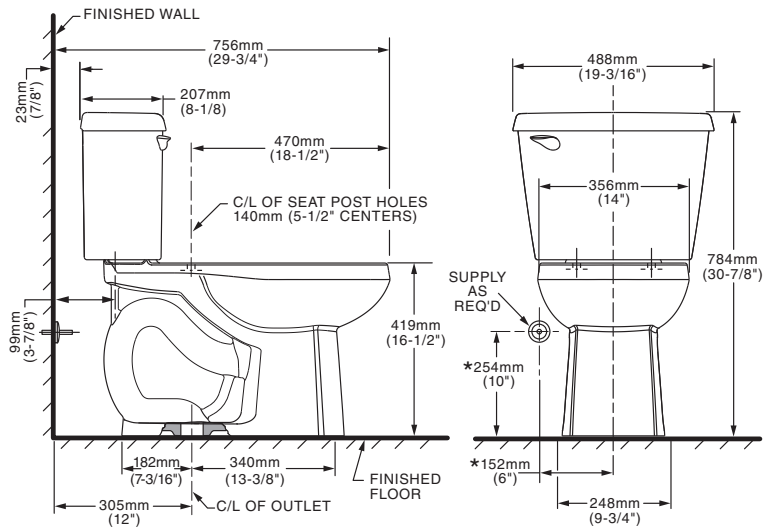

**COLONY® RIGHT HEIGHT® ELONGATED
12" ROUGH TOILET**

751AA.101

- Vitreous china
- High Efficiency Toilet (HET), ultra-low consumption (4.8 Lpf/1.28 gpf), utilizes 20% less water
- Meets EPA WaterSense® criteria
- MaP Score 600g HET
- Includes color matched bolt caps
- 2" flush valve
- 2" trapway
- 16-1/2" rim height for ADA accessible applications
- 12" (305mm) rough-in
- Generous 9" x 8" water surface area helps prevent dirt from sticking to the bowl
- Color matched handle is supplied
- Color matched seat included
- 2 year warranty

Nominal Dimensions:

756 x 488 x 784mm
(29-3/4" x 19-3/16" x 30-7/8")

Supply line sold separately

**Compliance Certifications -
Meets or Exceeds the Following Specifications:**

- ASME A112.19.2/CSA B45.1-08 for Vitreous China Fixtures
- US EPA WaterSense® Specification for HETs

NOTES:

THIS TOILET IS DESIGNED TO ROUGH-IN AT A MINIMUM DIMENSION OF 305MM (12") FROM FINISHED WALL TO C/L OF OUTLET. SUPPLY NOT INCLUDED WITH FIXTURE AND MUST BE ORDERED SEPARATELY. * DIMENSION SHOWN FOR LOCATION OF SUPPLY IS SUGGESTED.

IMPORTANT: Dimensions of fixtures are nominal and may vary within the range of tolerances established by ANSI Standard A112.19.2. These measurements are subject to change or cancellation. No responsibility is assumed for use of superseded or voided pages.