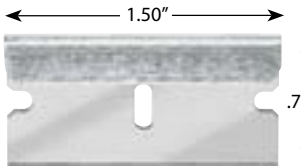

62-0102	Gem® Uncoated 3 Facet Degreased & Washed Stainless Steel Back	.009" Stainless	Case	1000	10 Cartridges of 100 each

62-0106	Gem® Coated 3 Facet - Degreased Steel Back	.009" Stainless	Case	1000	10 Cartridges of 100 each

62-0109	Gem® Coated 3 Facet Steel Back	.009" Stainless	Case	1000	10 Cartridges of 100 each

62-0105	2 Facet Uncoated Steel Back - Degreased	.012" Carbon	Case	900	10 Cartridges of 90 each