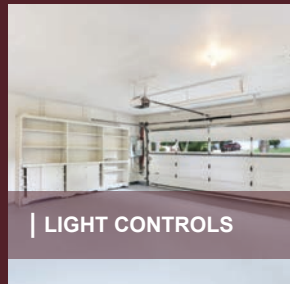

SEE OUR OTHER CATEGORIES

| UNDER CABINET

| NIGHT LIGHTS

| WALLPLATES

| TIMERS

| LIGHT CONTROLS

250 Boulder Drive
Breinigsville, PA 18031
610-336-1330
www.amertac.com