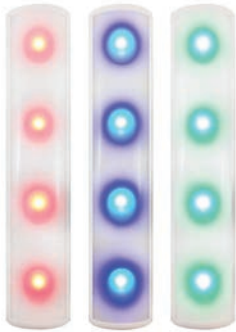

COMING SOON

RGB BRIA BAR LIGHT W/REMOTE

- On/Color/Off button operation
- Remote included with dimming controls and an auto-off timer for 15, 30, 60, or 120 minutes
- Long range RF remote works up to 80 feet away
- 80 lumens (white light)
- Warm white (3000K) light
- 25 hour run time
- Requires 3 AA batteries (not included)
- Includes double-sided tape and magnets for mounting

COMING SOON

RGB SWIVEL CLAMP BAR

- On/Color/Off button operation
- Detachable base
- Light pivots 60°
- 70 lumens (white light)
- Warm white (3000K) light
- 30 hour run time
- Requires 3 AA batteries (not included)

COMING SOON

RGB SWIVEL CLAMP BAR W/REMOTE

- On/Color/Off button operation
- IR Remote with dimming controls and auto-off timer for 15, 30, 60 or 120 minutes
- Detachable base
- Light pivots 60°
- 70 lumens (white light)
- Warm white (3000K) light
- 30 hour run time
- Requires 3 AA batteries (not included)

COMING SOON

RGB MONOLITH W/MOTION SENSOR

- Tap On/Dim/Color/Off operation
- Motion activated with 30 second auto-off
- Detects motion up to 20 feet away
- IP44 Outdoor rated
- Low-glare, diffused lens
- 70 lumens (white)
- 25 hour run time
- Warm white (3000K) light
- Requires 3 AA batteries (not included)