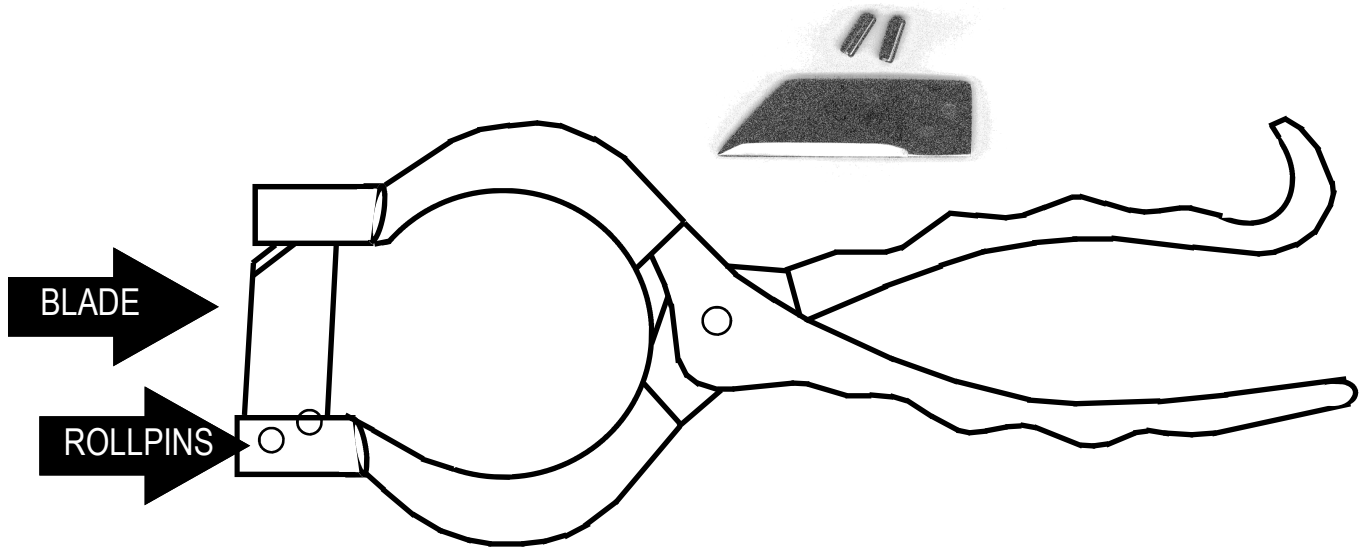

• **NEWBERRY KNIFE**

**NEWBERRY KNIFE (#099639)**

APE #	Product Description
099637	Replacement Blade (comes with 2 roll pins)

*When ordering spare parts, always refer to the APE # to ensure speedy and accurate parts replacement.*