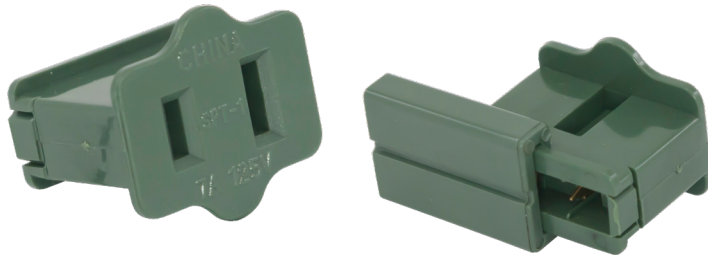

ACCESSORIES SOCKETS & PLUGS

C7/C9 BULB SOCKETS

PART NUMBER COLOR

C7 Socket • For 18 AWG SPT-2 wire • Bag of 100 or Case of 1000

C7SOCKET18SPT2-GR	GREEN
C7SOCKET18SPT2-WH	WHITE
C7SOCKET18SPT2-BR	BROWN

C9 Socket • For 18 AWG SPT-2 wire • Bag of 100 or Case of 1000

C9SOCKET18SPT2-GR	GREEN
C9SOCKET18SPT2-WH	WHITE
C9SOCKET18SPT2-BR	BROWN

SPT-2 PLUGS & SOCKETS

PART NUMBER COLOR QTY

Slide-on Female Socket • For 18 AWG SPT-2 wire • 125V, 10A

F-SOCKET-BK-SPT2-B	BLACK	25
F-SOCKET-BK-SPT2-500	BLACK	500
F-SOCKET-GR-SPT2-B	GREEN	25
F-SOCKET-GR-SPT2-500	GREEN	500
F-SOCKET-WH-SPT2-B	WHITE	25
F-SOCKET-WH-SPT2-500	WHITE	500

Slide-on Inline Female Socket • For 18 AWG SPT-2 wire • 125V, 10A

F-INLINE-BK-SPT2-B	BLACK	25
F-INLINE-GR-SPT2-B	GREEN	25
F-INLINE-WH-SPT2-B	WHITE	25

Slide-on Male Plug • For 18 AWG SPT-2 wire • 125V, 10A

Slide-on Female Socket • For 18 AWG SPT-1 wire • 125V, 10A

F-SOCKET-BK-B	BLACK	25
F-SOCKET-BK-500	BLACK	500
F-SOCKET-GR-B	GREEN	25
F-SOCKET-GR-500	GREEN	500
F-SOCKET-WH-B	WHITE	25
F-SOCKET-WH-500	WHITE	500