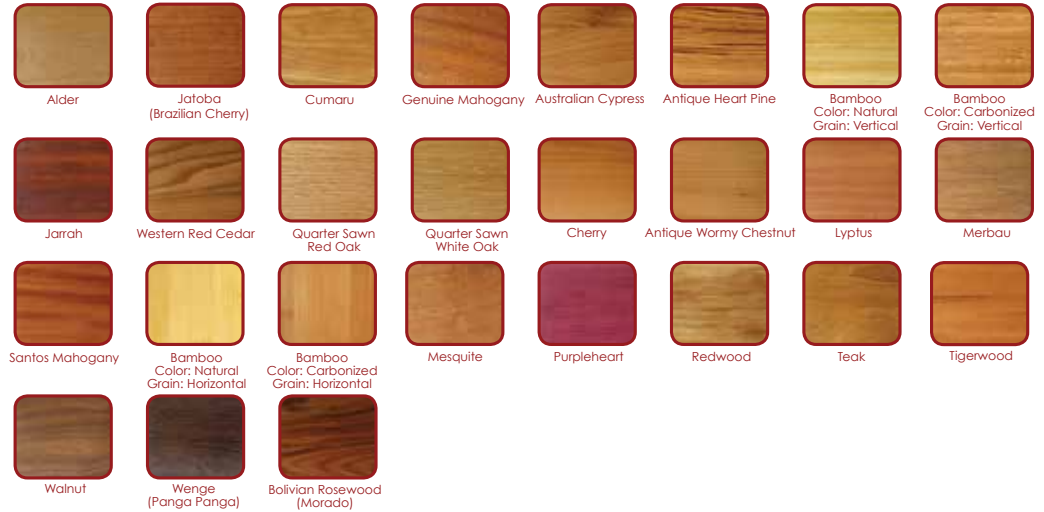

CUSTOM WOOD

STOCK AND CUSTOM SIZES AVAILABLE

STEP 1

YOUR WOOD

Select from 39 different species of wood that our craftsman will personally use to create your new grille. All wood grilles are shipped unfinished and include staining and finishing instructions.

STANDARD

PREMIUM

STEP 2

YOUR STYLE

Surface Mount - Fit into the existing duct opening and rest on top of finished surfaces. They are used for floor, wall and ceiling applications.

Flush Mount with Frame - Are used in conjunction with the installation of new wood floors. The frame is positioned over the duct opening and secured with nails. The face of the register is placed into the frame.

Slab - this is a square edge register 3/4 inches thick and is generally used as a cold air return when used on the wall or resting on the floor with the trim coming up to it.

STEP 3

YOUR DESIGN

All three styles are beautifully handcrafted and made from solid wood.

Horizontal

Vertical

Eggcrate