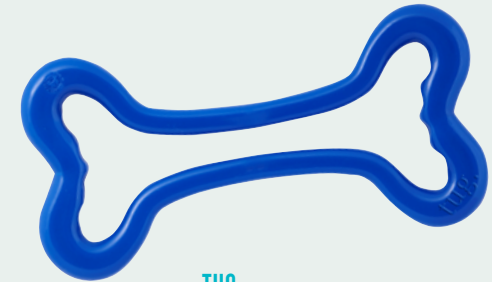

WOOF BALL

68738 - WOOF BALL
Size: 3"
Color: PINK

WOOF BALL

68740 - WOOF BALL
Size: 3"
Color: GREEN

FETCH BALL

68735 - FETCH BALL W/
ROPE
Size: 3"
Color: PINK

FETCH BALL

68733 - FETCH BALL W/
ROPE
Size: 3"
Color: GREEN

ORBEE-TUFF® TUG

Designed in a mouthwatering bone shape, with comfortable handles for pain-free tug-of-warring (for both of you).

TUG

68894 - TUG
Size: 10.25"L
Color: ROYAL BLUE
Not Intended for Chewing

Did you know our Orbee Balls now come with rope for tugging and fetching fun?