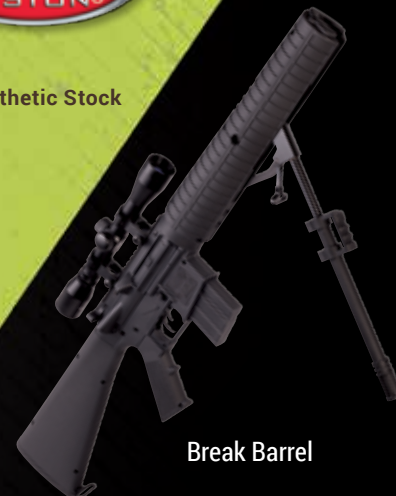

Break Barrel

* Made in the USA with globally sourced components. fps (feet per second) calculated with alloy pellets | fpe (foot pounds of energy) calculated with lead pellets