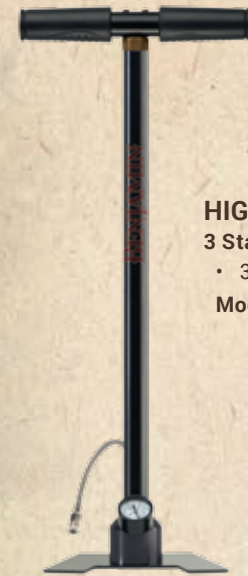

The Benjamin *Discovery* set the standard for affordable PCP guns. This 2000 psi single-shot, bolt action hunting air rifle features a rifled barrel, hardwood stock with long steel breech, built-in pressure gauge, Williams™ rear sight and fiber optic sight.
Model BP9M22GSL .22 cal., 900 fps, 26 fpe (gun only)

DISCOVERY WITH PUMP
Model BP9M22GP .22 cal., 900 fps, 26 fpe

HIGH PRESSURE HAND PUMP
3 Stage High Pressure Pump
• 3500 psi
Model HPP2KU