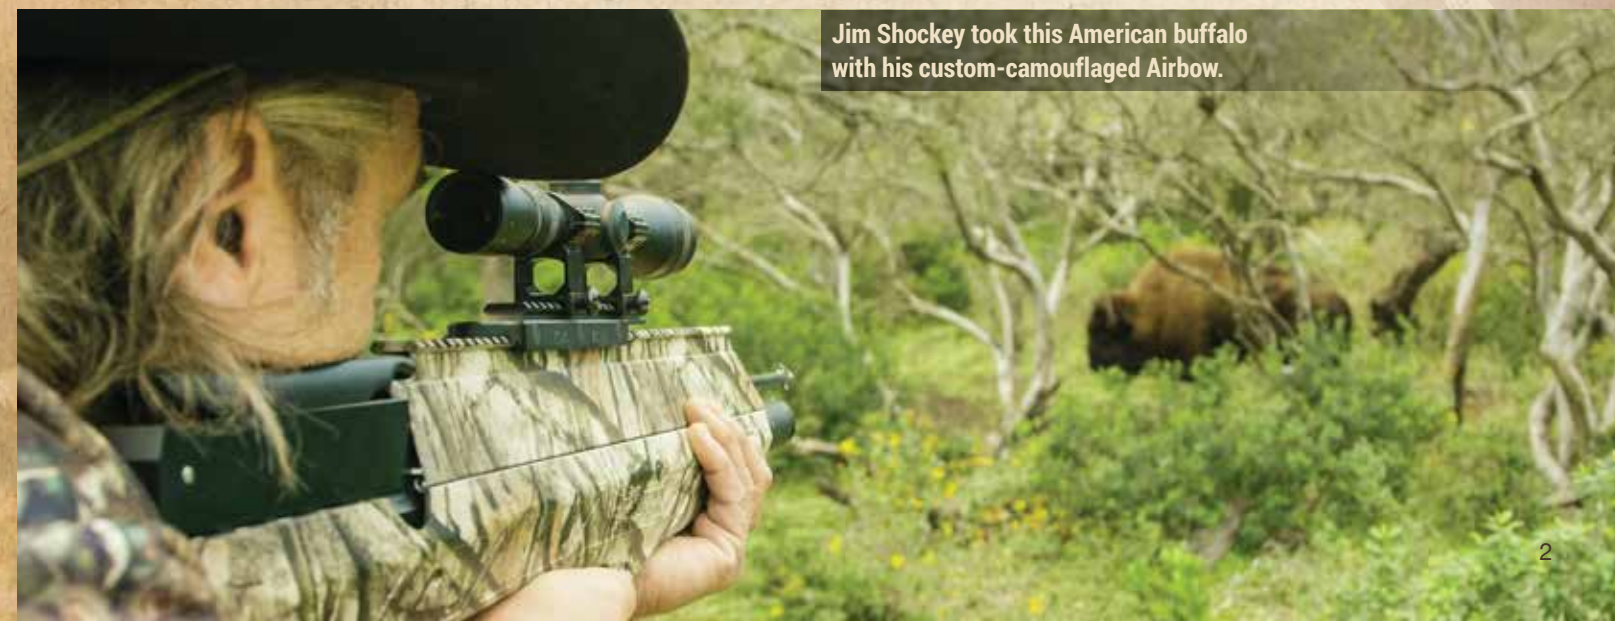

Jim Shockey took this American buffalo with his custom-camouflaged Airbow.