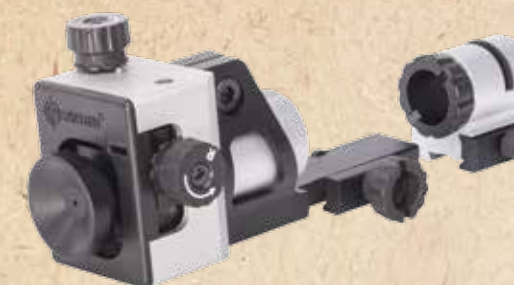

DIOPTRER SIGHT SYSTEM

Adjustable Precision Diopter Sight

- Rear diopter sight and hooded front sight
- Designed and Engineered in the U.S.A.
- Delivers repeatable micrometer sight adjustments
- Allows user to rotate front and rear sight for shooting in cant position
- Compatible with 11 mm dovetailed receiver
- Comes with non-shooting eye blinder that attaches to rear sight
- **Includes:** Four Fixed sight blades and four rotatable sight blades (sizes 3.8 mm, 4.0 mm, 4.2 mm and 4.4 mm)

Model CDPT1

CLEAR BARREL INDICATOR

Instantly lets others know your rifle is safe. Required by most competitions.

- No-scratch finish slips into open breech
- Bore-cleaning foam tip

Model CHCBI