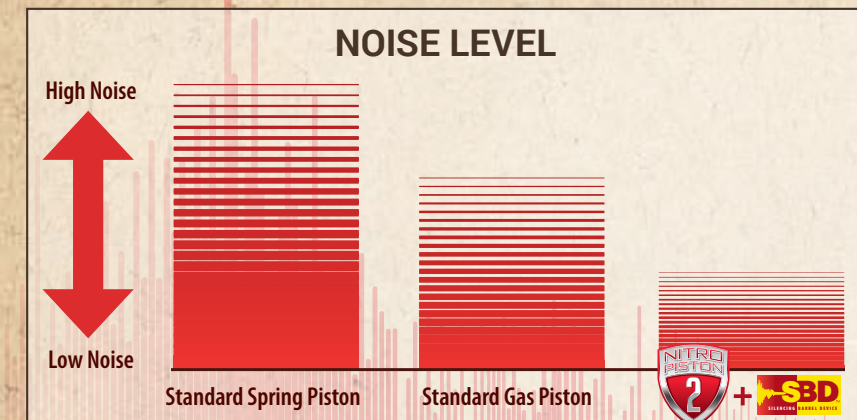

## QUIETEST IN ITS CLASS

When airguns fire, the rapid expansion of the compressed air causes noise. SBD technology works by creating a system to contain the expansion of the gas.

Our new, patent pending SBD sound suppression technology makes our break barrels as silent as they are deadly. The new Stealth line of break barrels are up to 3x quieter than a conventional air rifle.