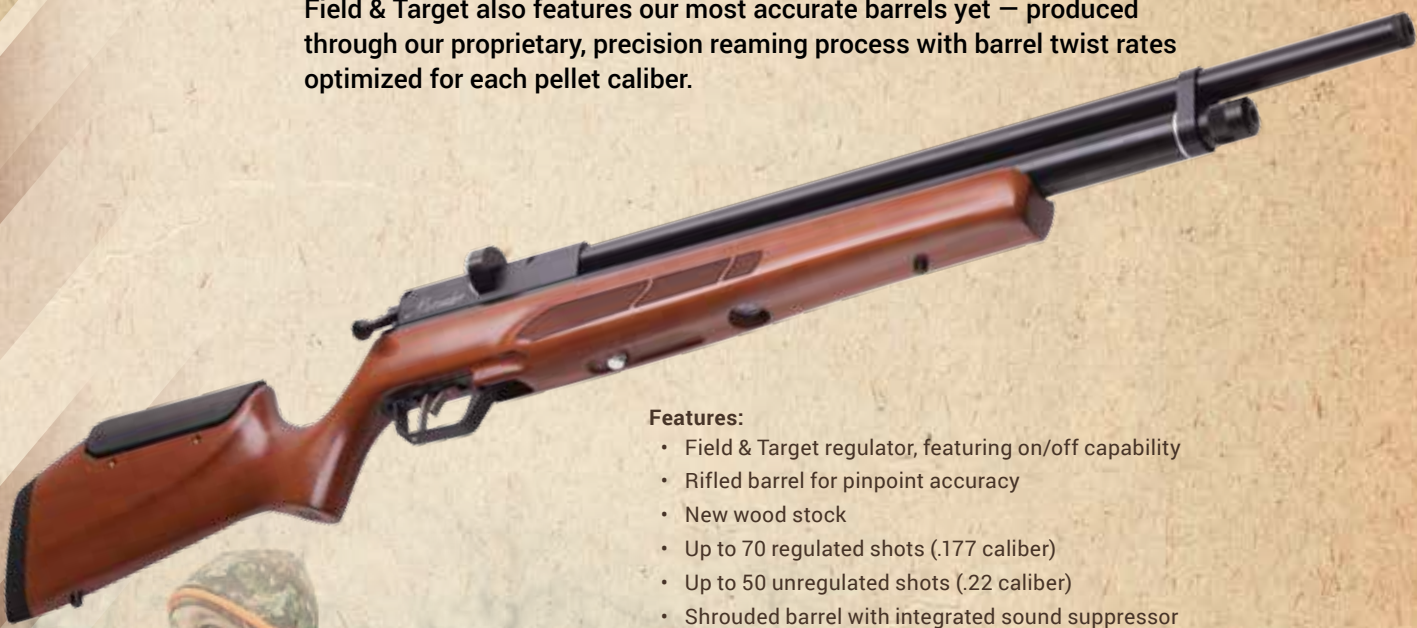

Marauder®

new! FIELD & TARGET EDITION

America's favorite PCP air rifle – now more versatile and accurate than ever

Introducing the newest addition to the Benjamin Marauder family: the Marauder Field & Target, the ultimate out of the box, competition ready PCP air rifle that is as much at home in the field as it is at the target bench.

The Marauder Field & Target edition features an adjustable, quick change regulator which allows users to simply turn a dial to choose between the target setting for maximum shot count and shot to shot consistency, or the field setting for maximum downrange energy on the hunt. The Marauder Field & Target also features our most accurate barrels yet – produced through our proprietary, precision reaming process with barrel twist rates optimized for each pellet caliber.

Features:

1. Field & Target regulator, featuring on/off capability
   - Rifled barrel for pinpoint accuracy
   - New wood stock
   - Up to 70 regulated shots (.177 caliber)
   - Up to 50 unregulated shots (.22 caliber)
   - Shrouded barrel with integrated sound suppressor
   - Adjustable, raised comb cheek piece
   - Reservoir pressure gauge
   - Reversible bolt handle for left hand shooting
   - Optimized trigger positioning
   - Rotary magazine holds 10 shots
   - 3000 psi
2. **Model BP2264RW** .22 cal., (regulated/unregulated) 750 fps/1000 fps, 32 fpe
   Model BP1764RW .177 cal., (regulated/unregulated) 800 fps/1100 fps, 21 fpe