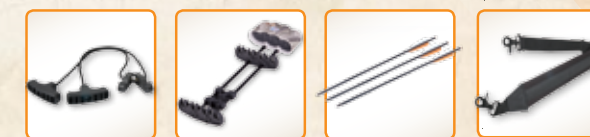

Rope Cocker Quiver 3 Bolts Sling