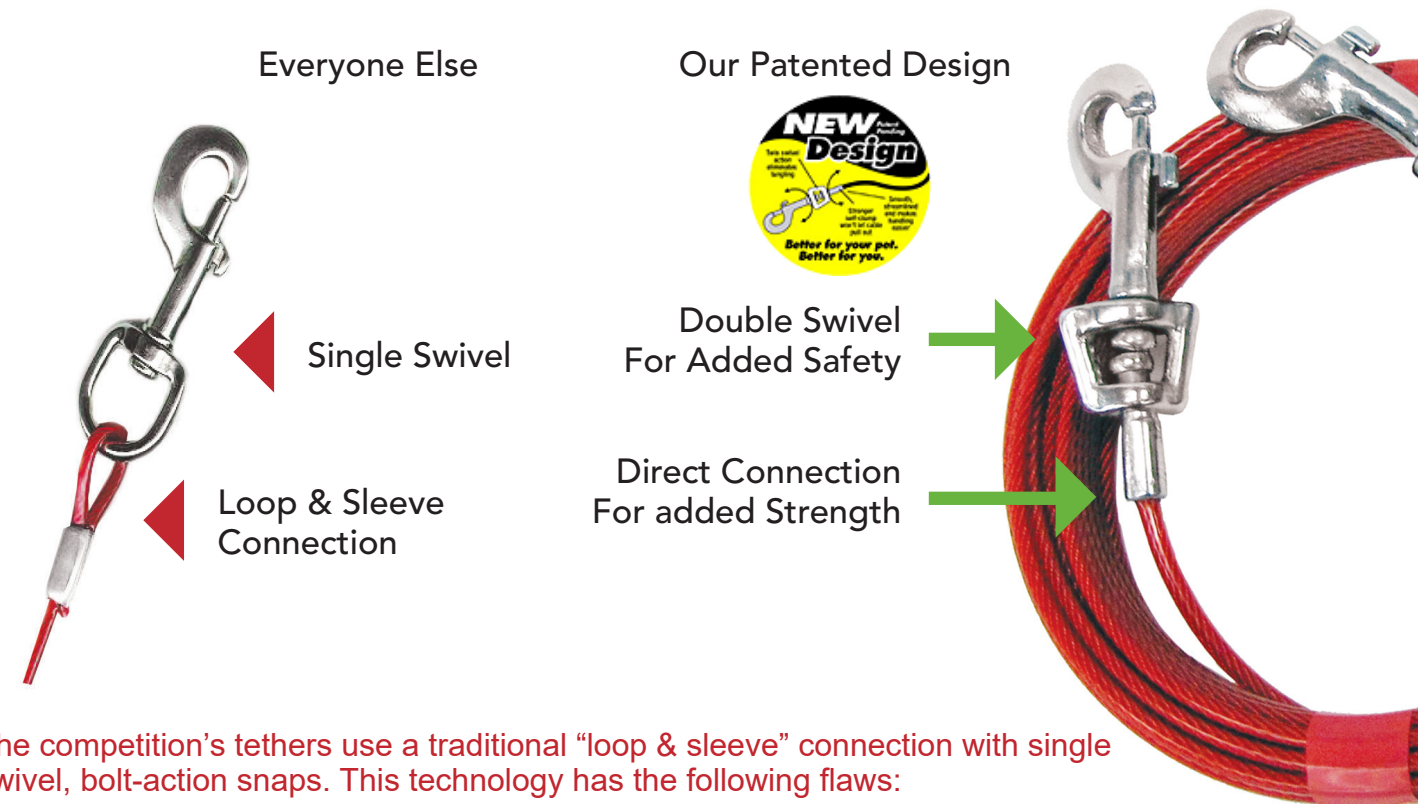

FOR DOGS UP TO 10 LBS.

FOR DOGS UP TO 35 LBS.

FOR DOGS UP TO 60 LBS.

FOR DOGS UP TO 125 LBS.

FOR DOGS UP TO 250 LBS.

Cable & Tethering

Anchors & Stakes

Combos

Cable & Chain Tie-Outs

Trolley Systems

Patented Twin Swivel Snaps

The competition's tethers use a traditional "loop & sleeve" connection with single swivel, bolt-action snaps. This technology has the following flaws:

- Requires the use of heavier cable than needed to secure ends.
- Loop & sleeve connection point frequently fails because the sleeve is crimping plastic, which more readily gives, allowing pet to escape.
- Single swivel snaps can become frozen or lodged under the pet's front leg causing failure of this vital safety feature. The pet could also become tangled in the tie-out or even injured.
- The industry standard when using dog weight ratings is to manufacture at 7 times the dog's weight .
- **Competition: 60 lb. dog = 420 lb. break strength**

Boss Pet builds the lightest tether possible to maximize dog comfort while providing the holding power necessary to safely restrain the dog in each weight class.

- "Direct connect" metal-on-metal method for a more consistent hold.
- Higher safety and product lifespan with our patented twin swivel snap.
- We over engineer all of our cable products and test to 9 times dog weight.
- The Boss Pet standard when using dog weight ratings is to manufacture at 9 times the dog's weight .
- **Boss Pet: 60 lb. dog = 540 lb. break strength**