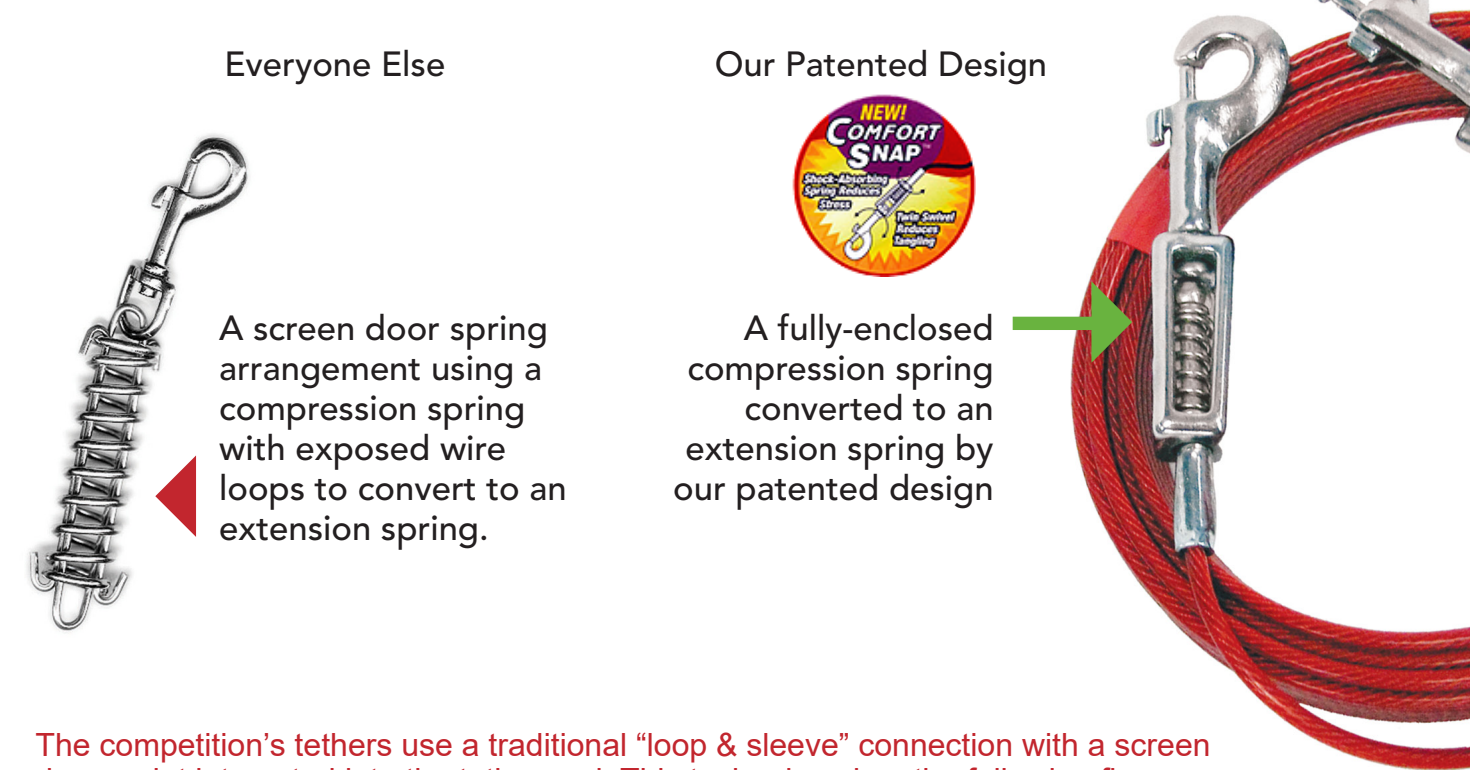

Patented Integrated Spring Snap

The competition's tethers use a traditional "loop & sleeve" connection with a screen door spring interested into the tether end. This technology has the following flaws:

- Wire forms leave exposed hooks that can and have caused injury to a pet or pet owner.
- If the spring fails, the product fails, and the pet is free to roam away.
- Usually upon failure, spring is fully compressed, causing metal parts to go flying through the air, potentially causing injury.
- Loop & sleeve connection point frequently fails because the sleeve is crimping plastic, which more readily gives, allowing pet to escape.
- The industry standard when using dog weight ratings is to manufacture to 7 times dog weight .
- **Competition: 60 lb. dog = 420 lb. break strength**

Boss Pet builds the lightest tether possible to maximize dog comfort while providing the holding power necessary to safely restrain the dog in each weight class.

- Fully enclosed spring design, with no exposed wire hooks, and no risk of flying parts.
- Spring can fail and pet will still remain tethered.
- "Direct connect" metal-on-metal method for a more consistent hold.
- We over engineer all of our cable products and test to 9 times dog weight.
- The Boss Pet standard when using dog weight ratings is to manufacture to 9 times dog weight .
- **Boss Pet: 60 lb. dog = 540 lb. break strength**